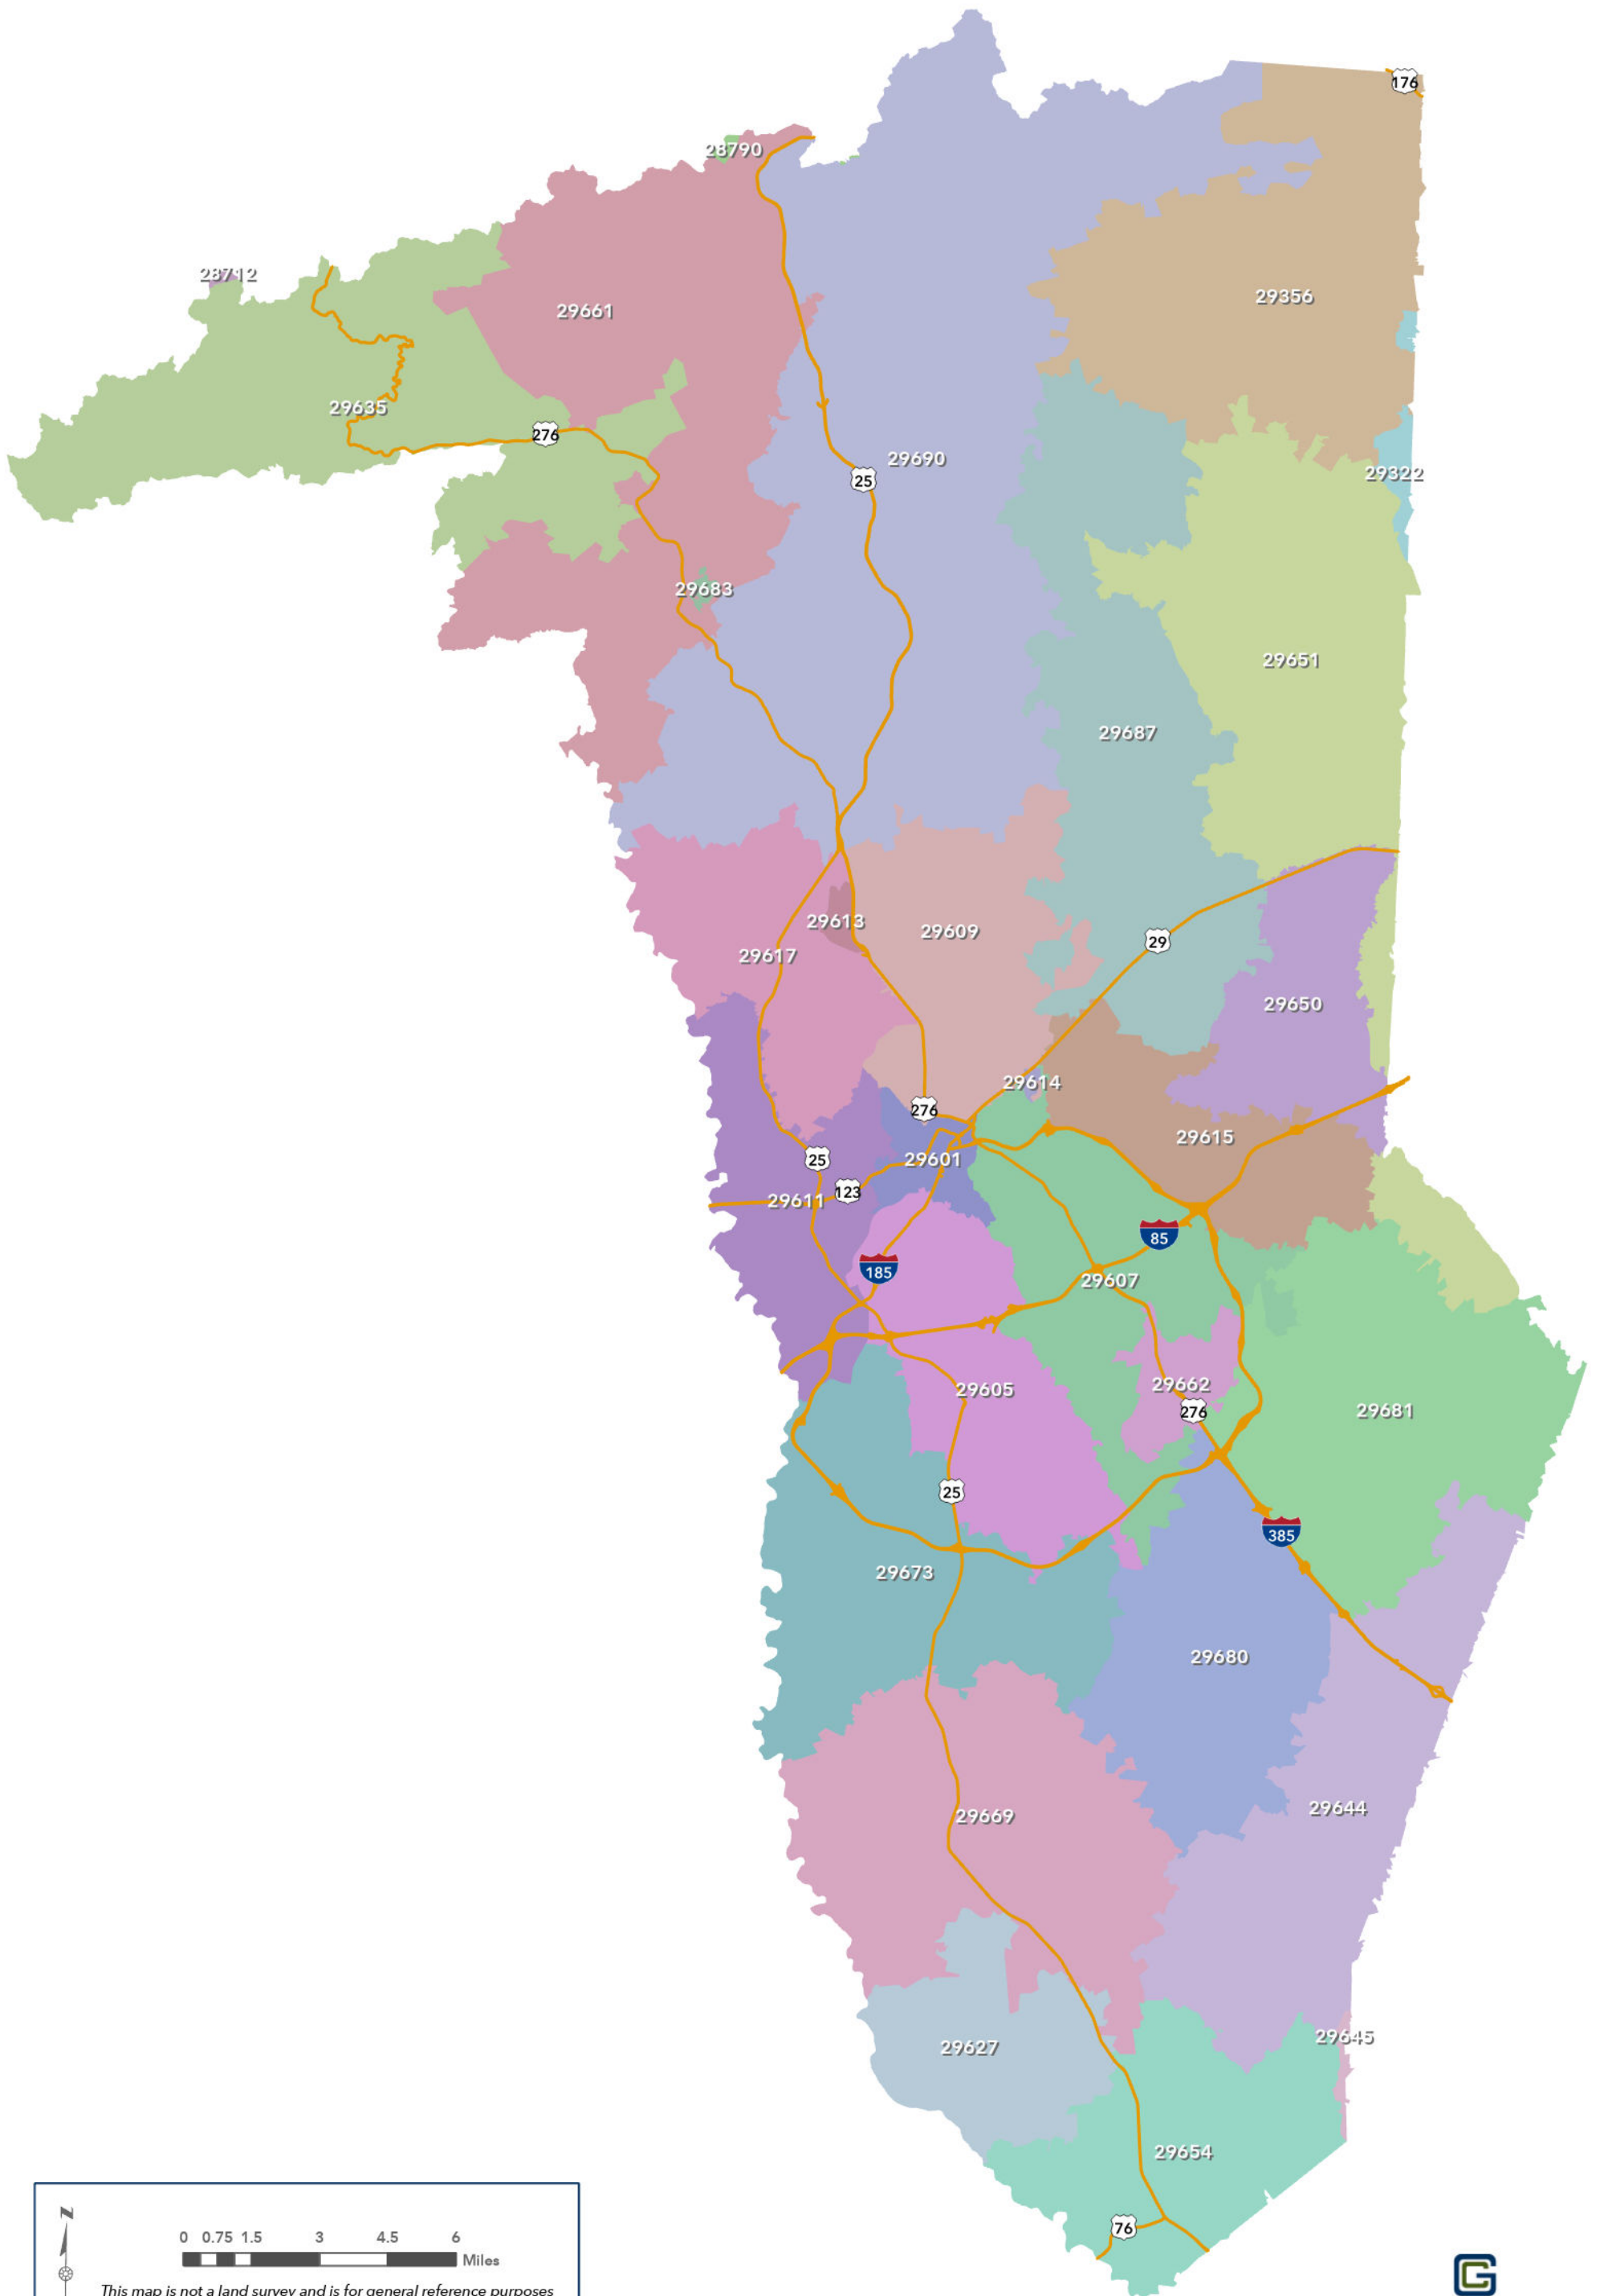

Zip Codes - Greenville County, South Carolina

 0 0.75 1.5 3 4.5 6 Miles

This map is not a land survey and is for general reference purposes only. Greenville County expressly disclaims responsibility for damages or liability that may arise from the use of this map.