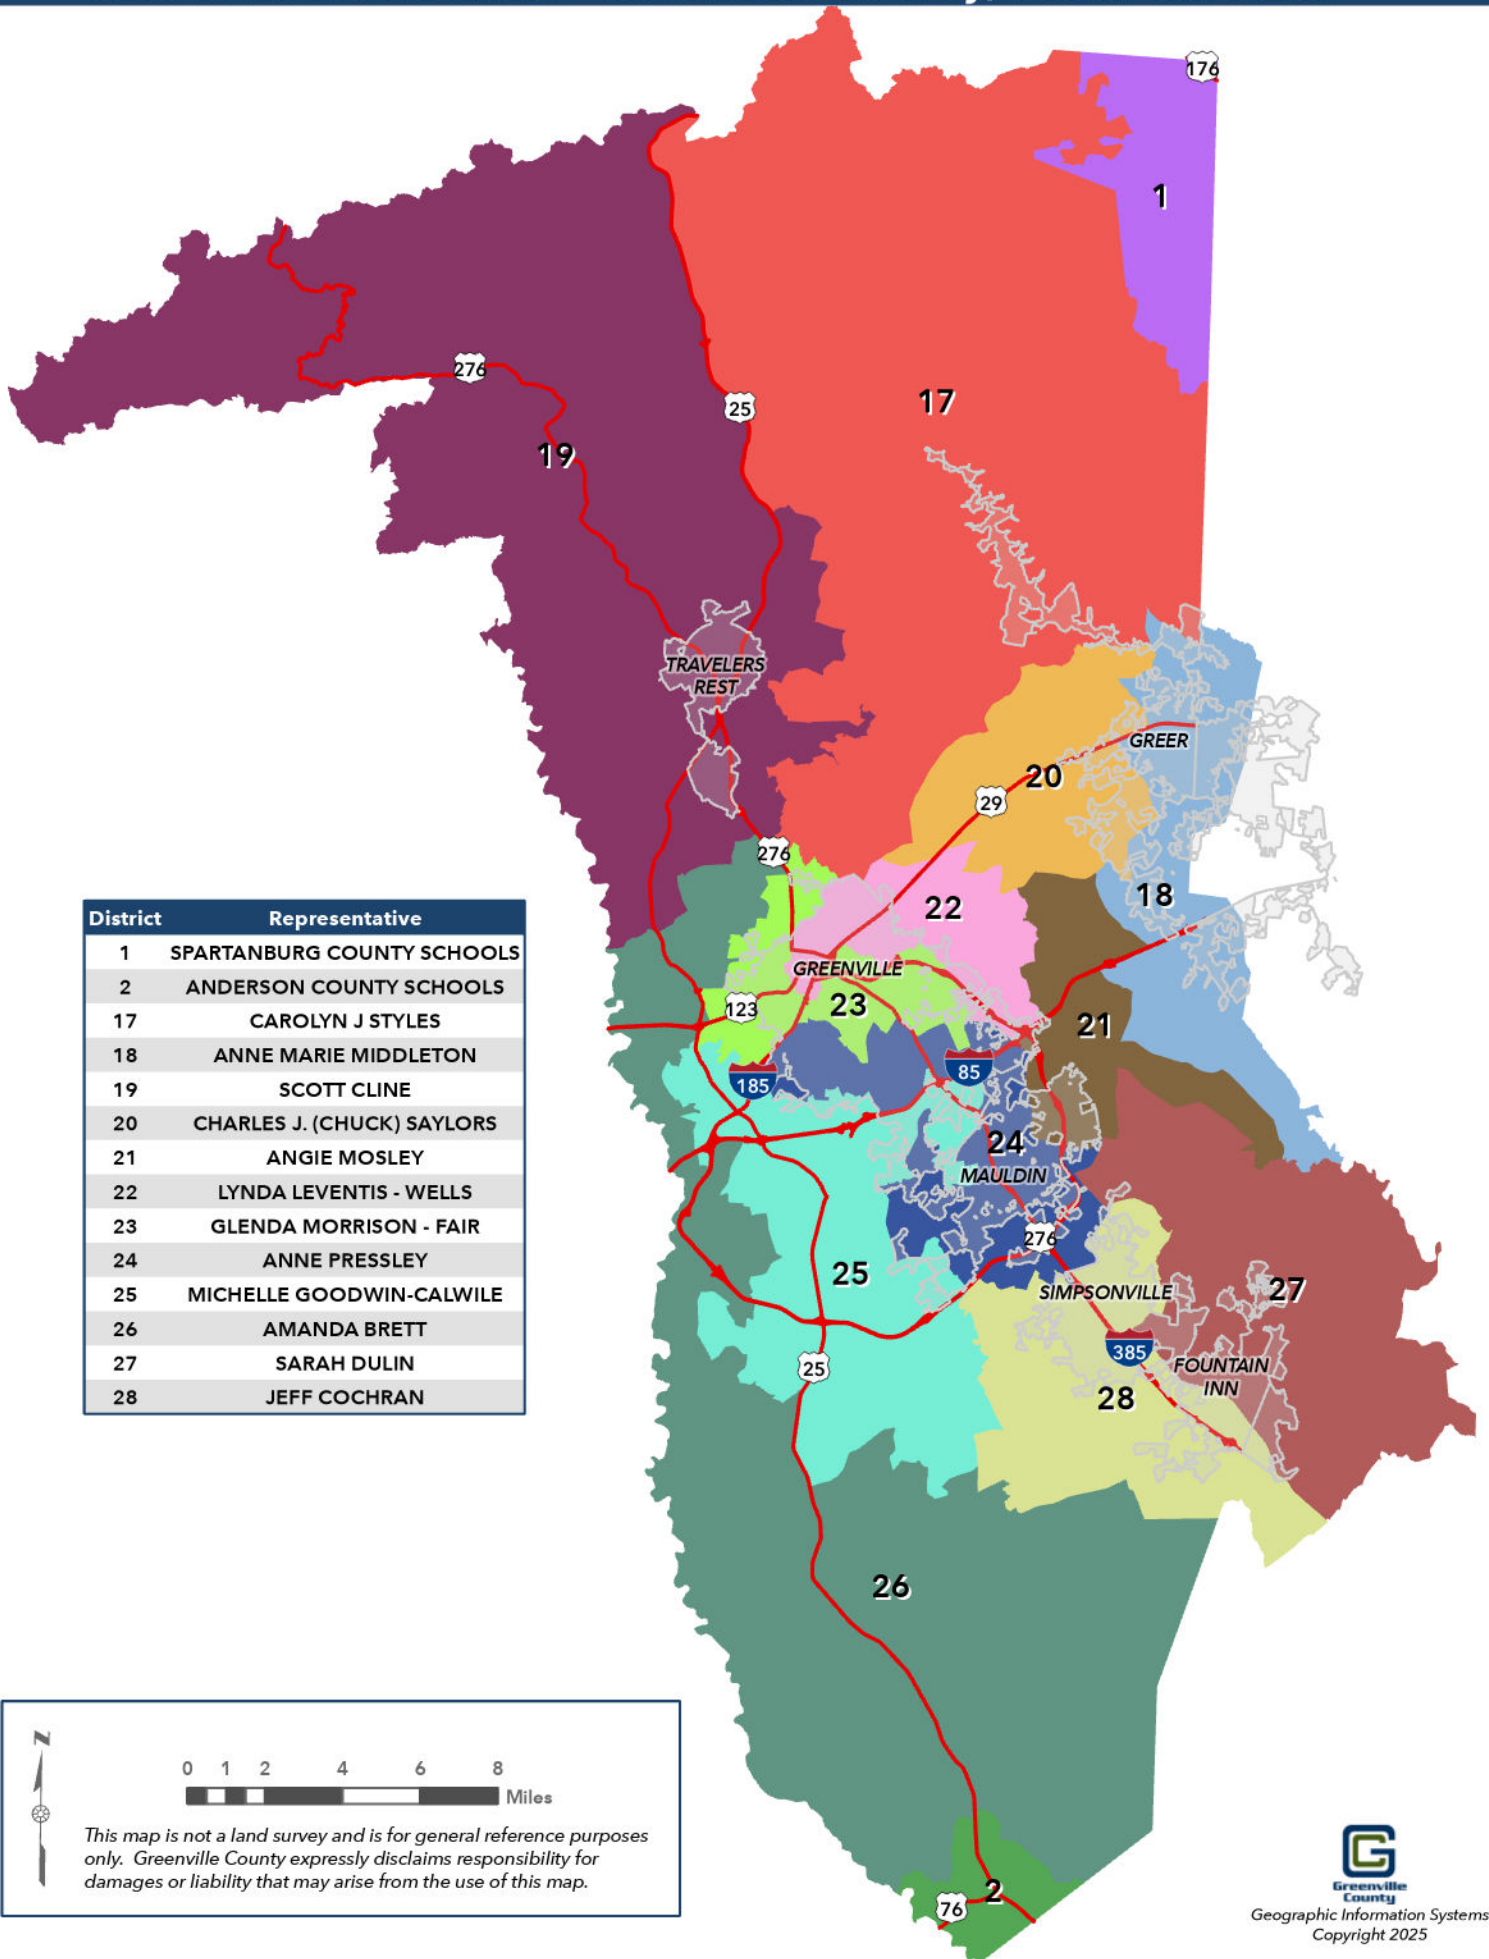

# School Board Districts - Greenville County, South Carolina

District	Representative
1	SPARTANBURG COUNTY SCHOOLS
2	ANDERSON COUNTY SCHOOLS
17	CAROLYN J STYLES
18	ANNE MARIE MIDDLETON
19	SCOTT CLINE
20	CHARLES J. (CHUCK) SAYLORS
21	ANGIE MOSLEY
22	LYNDA LEVENTIS - WELLS
23	GLENDA MORRISON - FAIR
24	ANNE PRESSLEY
25	MICHELLE GOODWIN-CALWILE
26	AMANDA BRETT
27	SARAH DULIN
28	JEFF COCHRAN

*This map is not a land survey and is for general reference purposes only. Greenville County expressly disclaims responsibility for damages or liability that may arise from the use of this map.*