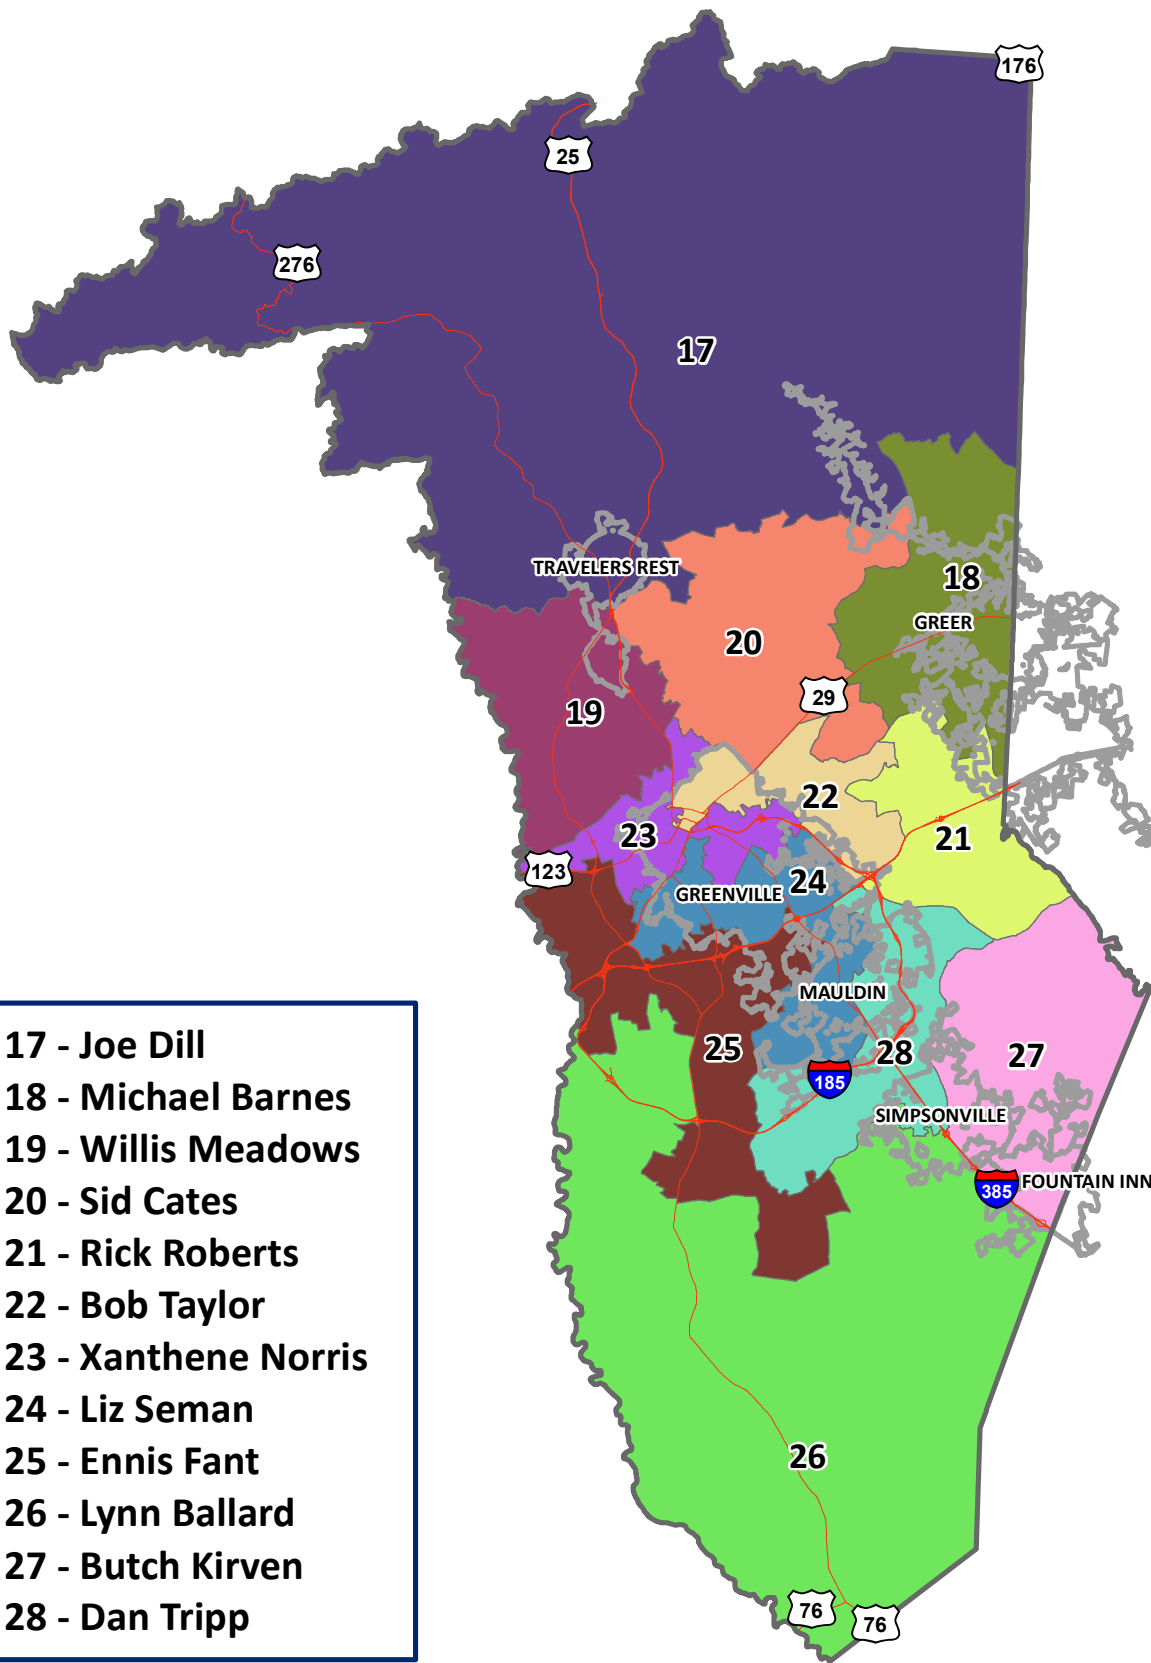

County Council Districts - Greenville County, South Carolina

- District 17 - Joe Dill
- District 18 - Michael Barnes
- District 19 - Willis Meadows
- District 20 - Sid Cates
- District 21 - Rick Roberts
- District 22 - Bob Taylor
- District 23 - Xanthene Norris
- District 24 - Liz Seman
- District 25 - Ennis Fant
- District 26 - Lynn Ballard
- District 27 - Butch Kirven
- District 28 - Dan Tripp

September 23, 2020

This map is not a land survey and is for general reference purposes only. Greenville County expressly disclaims responsibility for damages or liability that may arise from the use of this map.