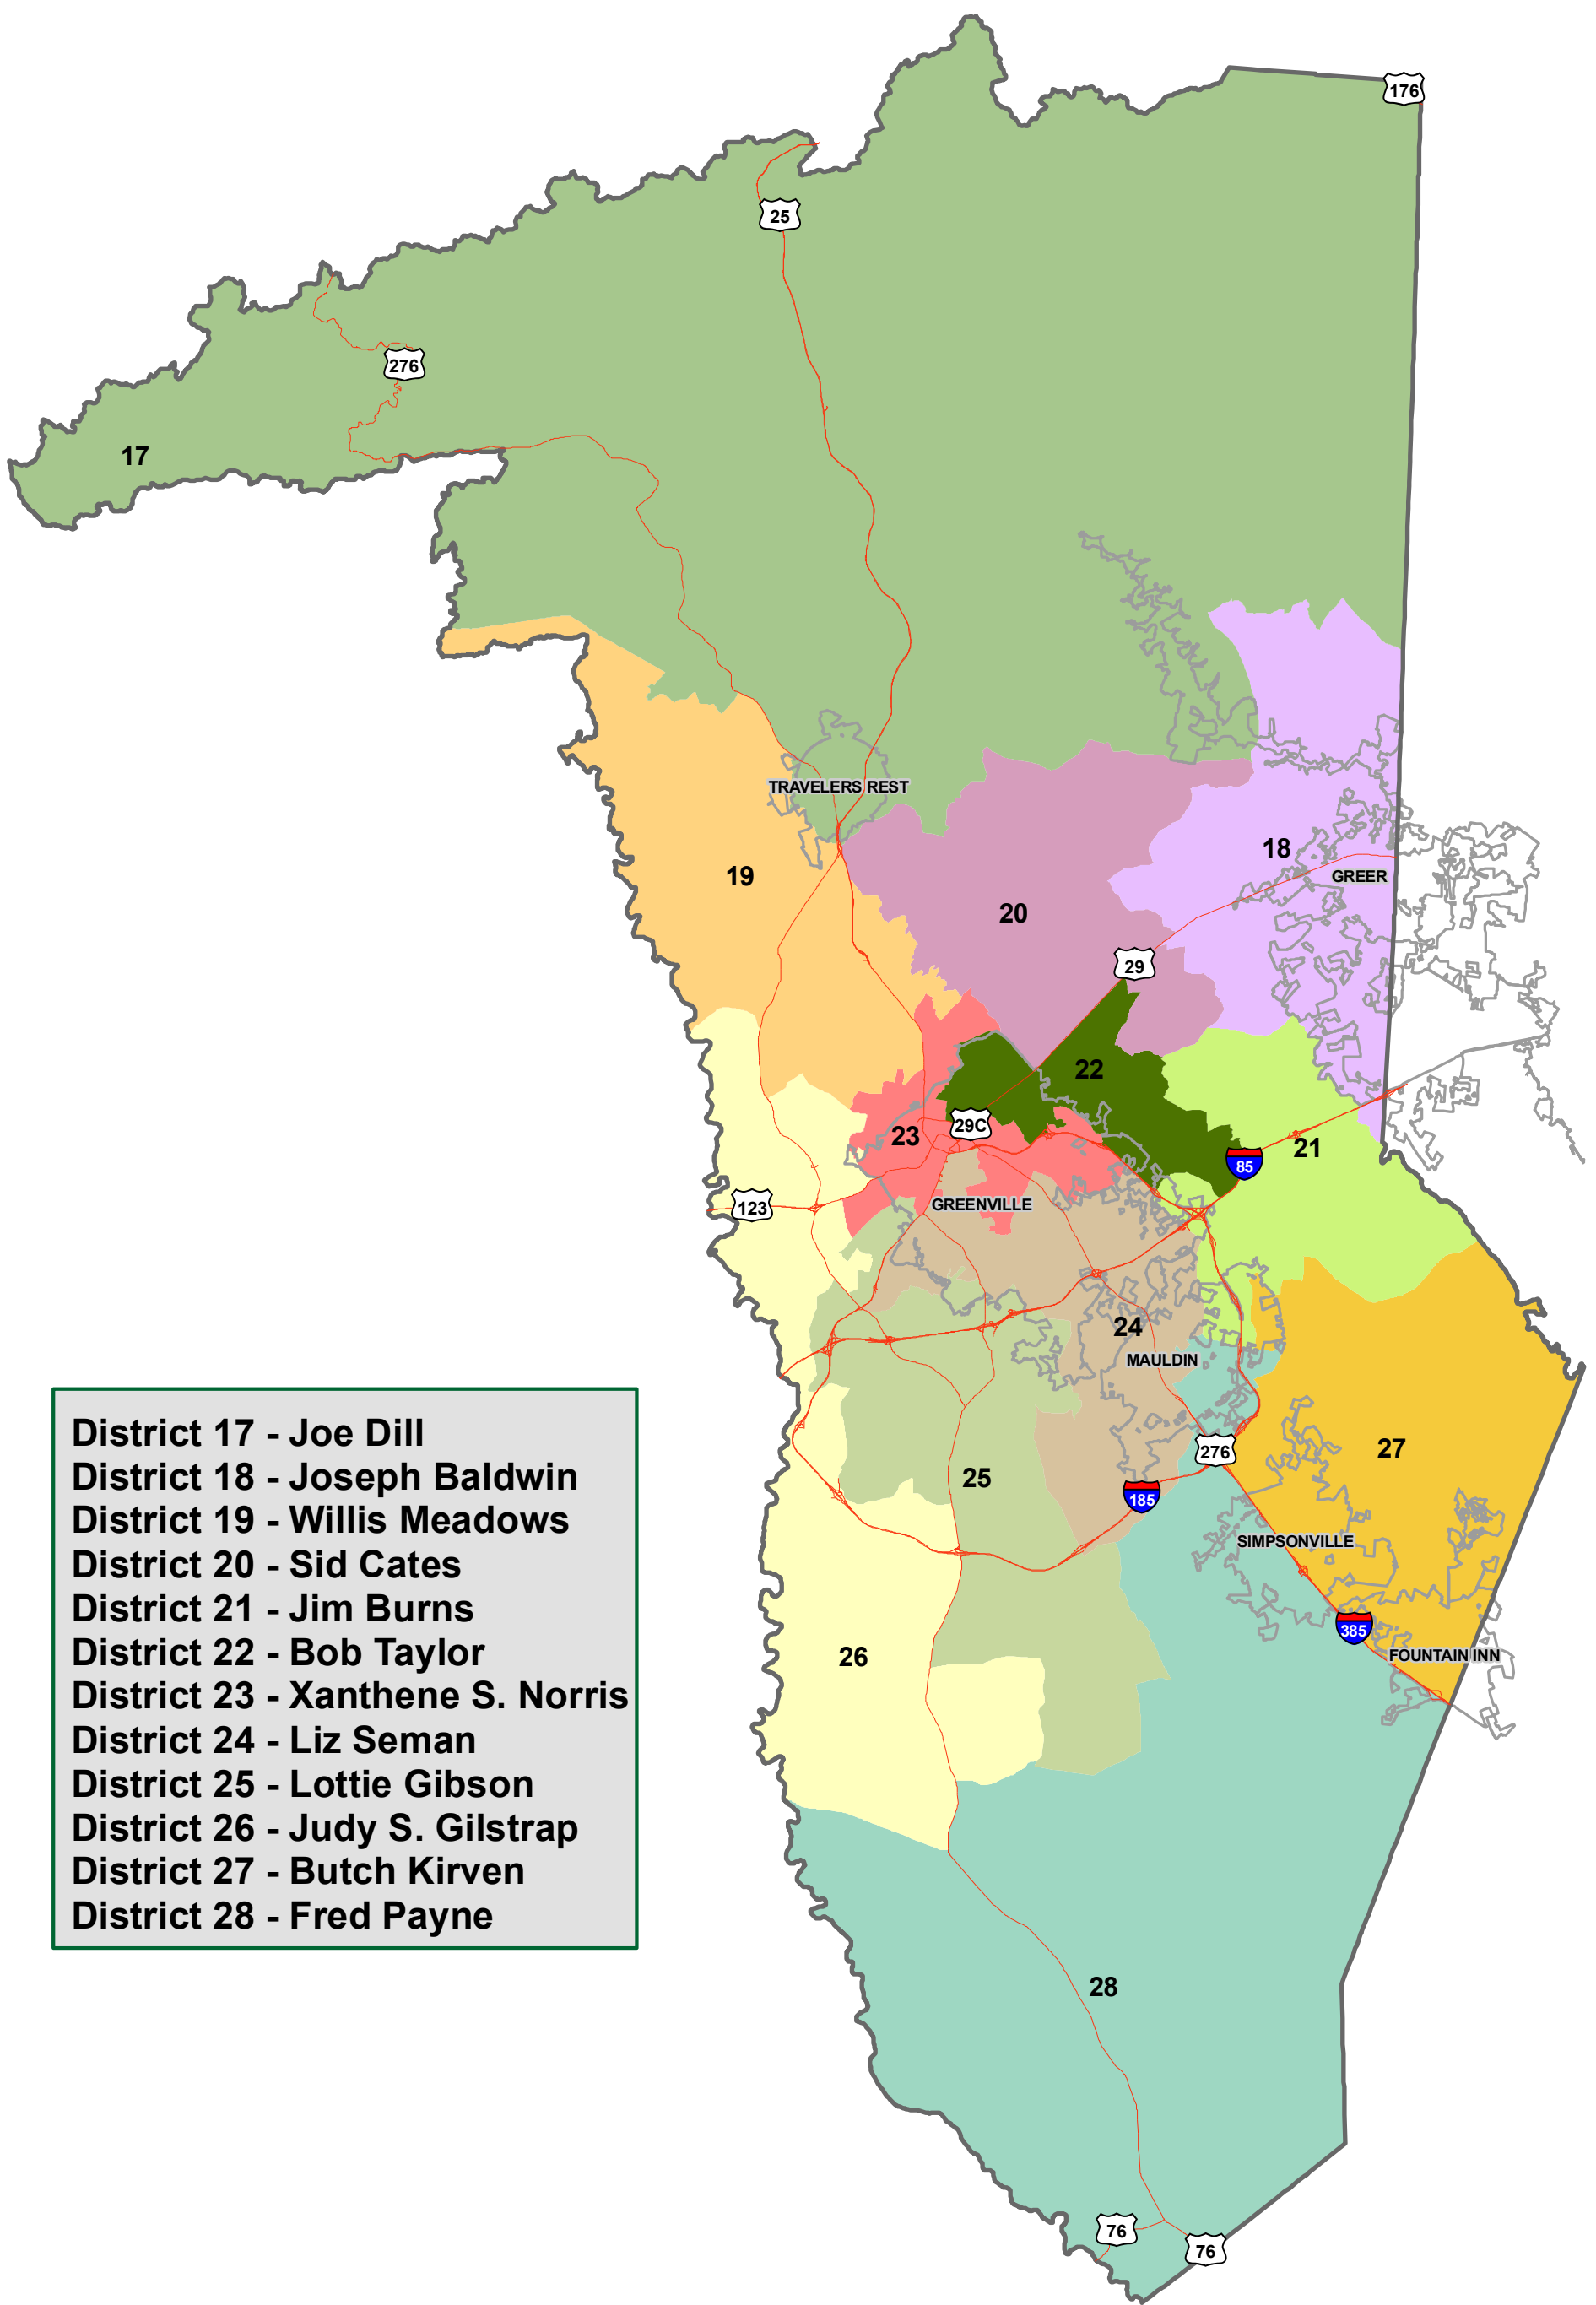

County Council Districts - Greenville County, South Carolina

- District 17 - Joe Dill
- District 18 - Joseph Baldwin
- District 19 - Willis Meadows
- District 20 - Sid Cates
- District 21 - Jim Burns
- District 22 - Bob Taylor
- District 23 - Xanthene S. Norris
- District 24 - Liz Seman
- District 25 - Lottie Gibson
- District 26 - Judy S. Gilstrap
- District 27 - Butch Kirven
- District 28 - Fred Payne

0 1.5 3 6 9 Miles

October 5, 2009

This map is not a land survey and is for general reference purposes only. Greenville County expressly disclaims responsibility for damages or liability that may arise from the use of this map.

Greenville County
Geographic Information Systems
Copyright 2007