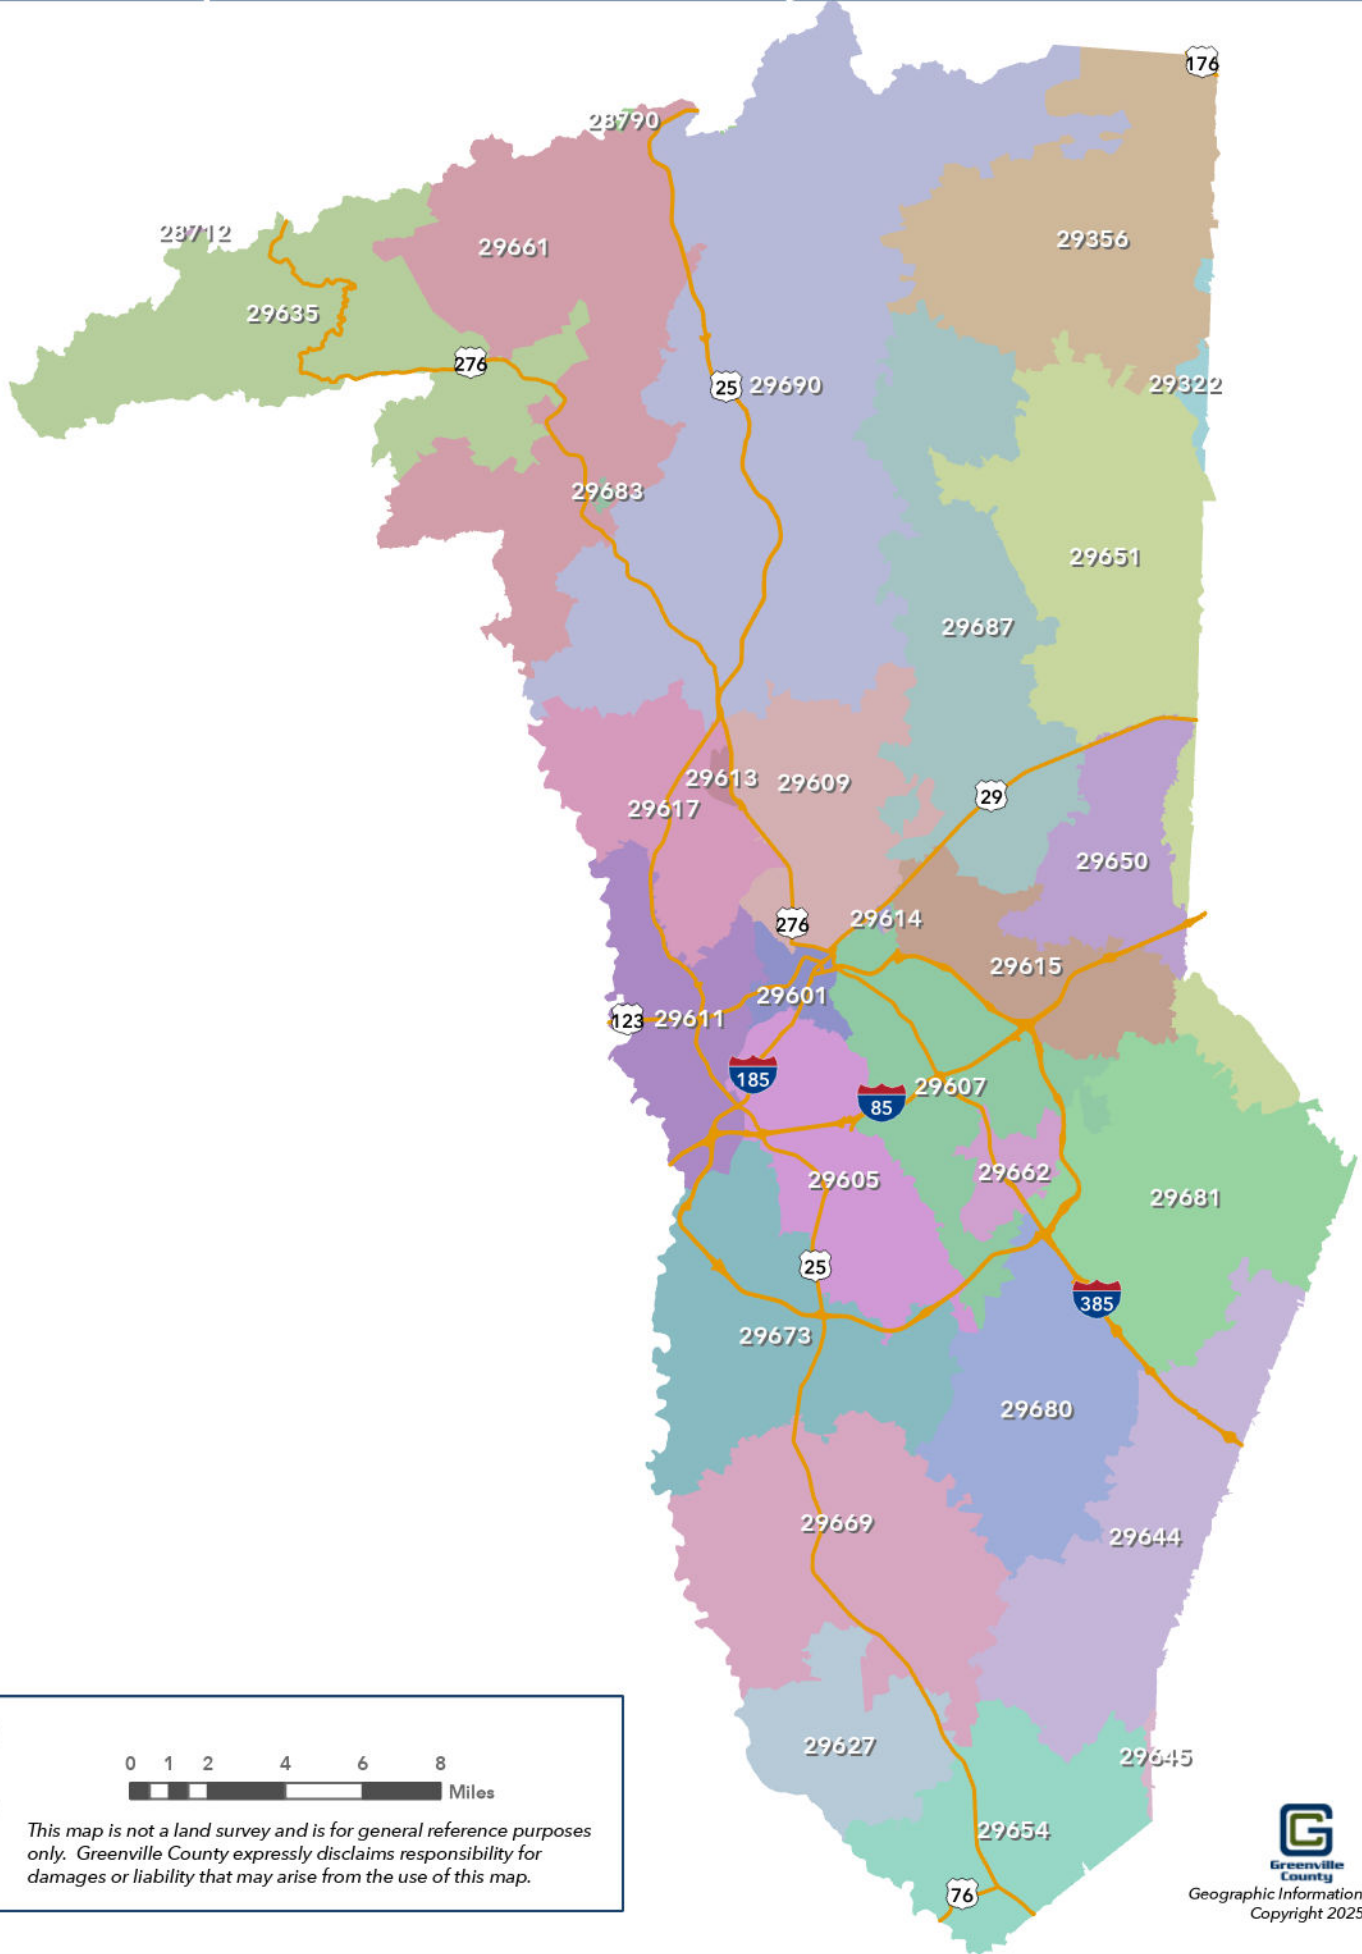

Zip Codes - Greenville County, South Carolina

0 1 2 4 6 8 Miles
This map is not a land survey and is for general reference purposes only. Greenville County expressly disclaims responsibility for damages or liability that may arise from the use of this map.