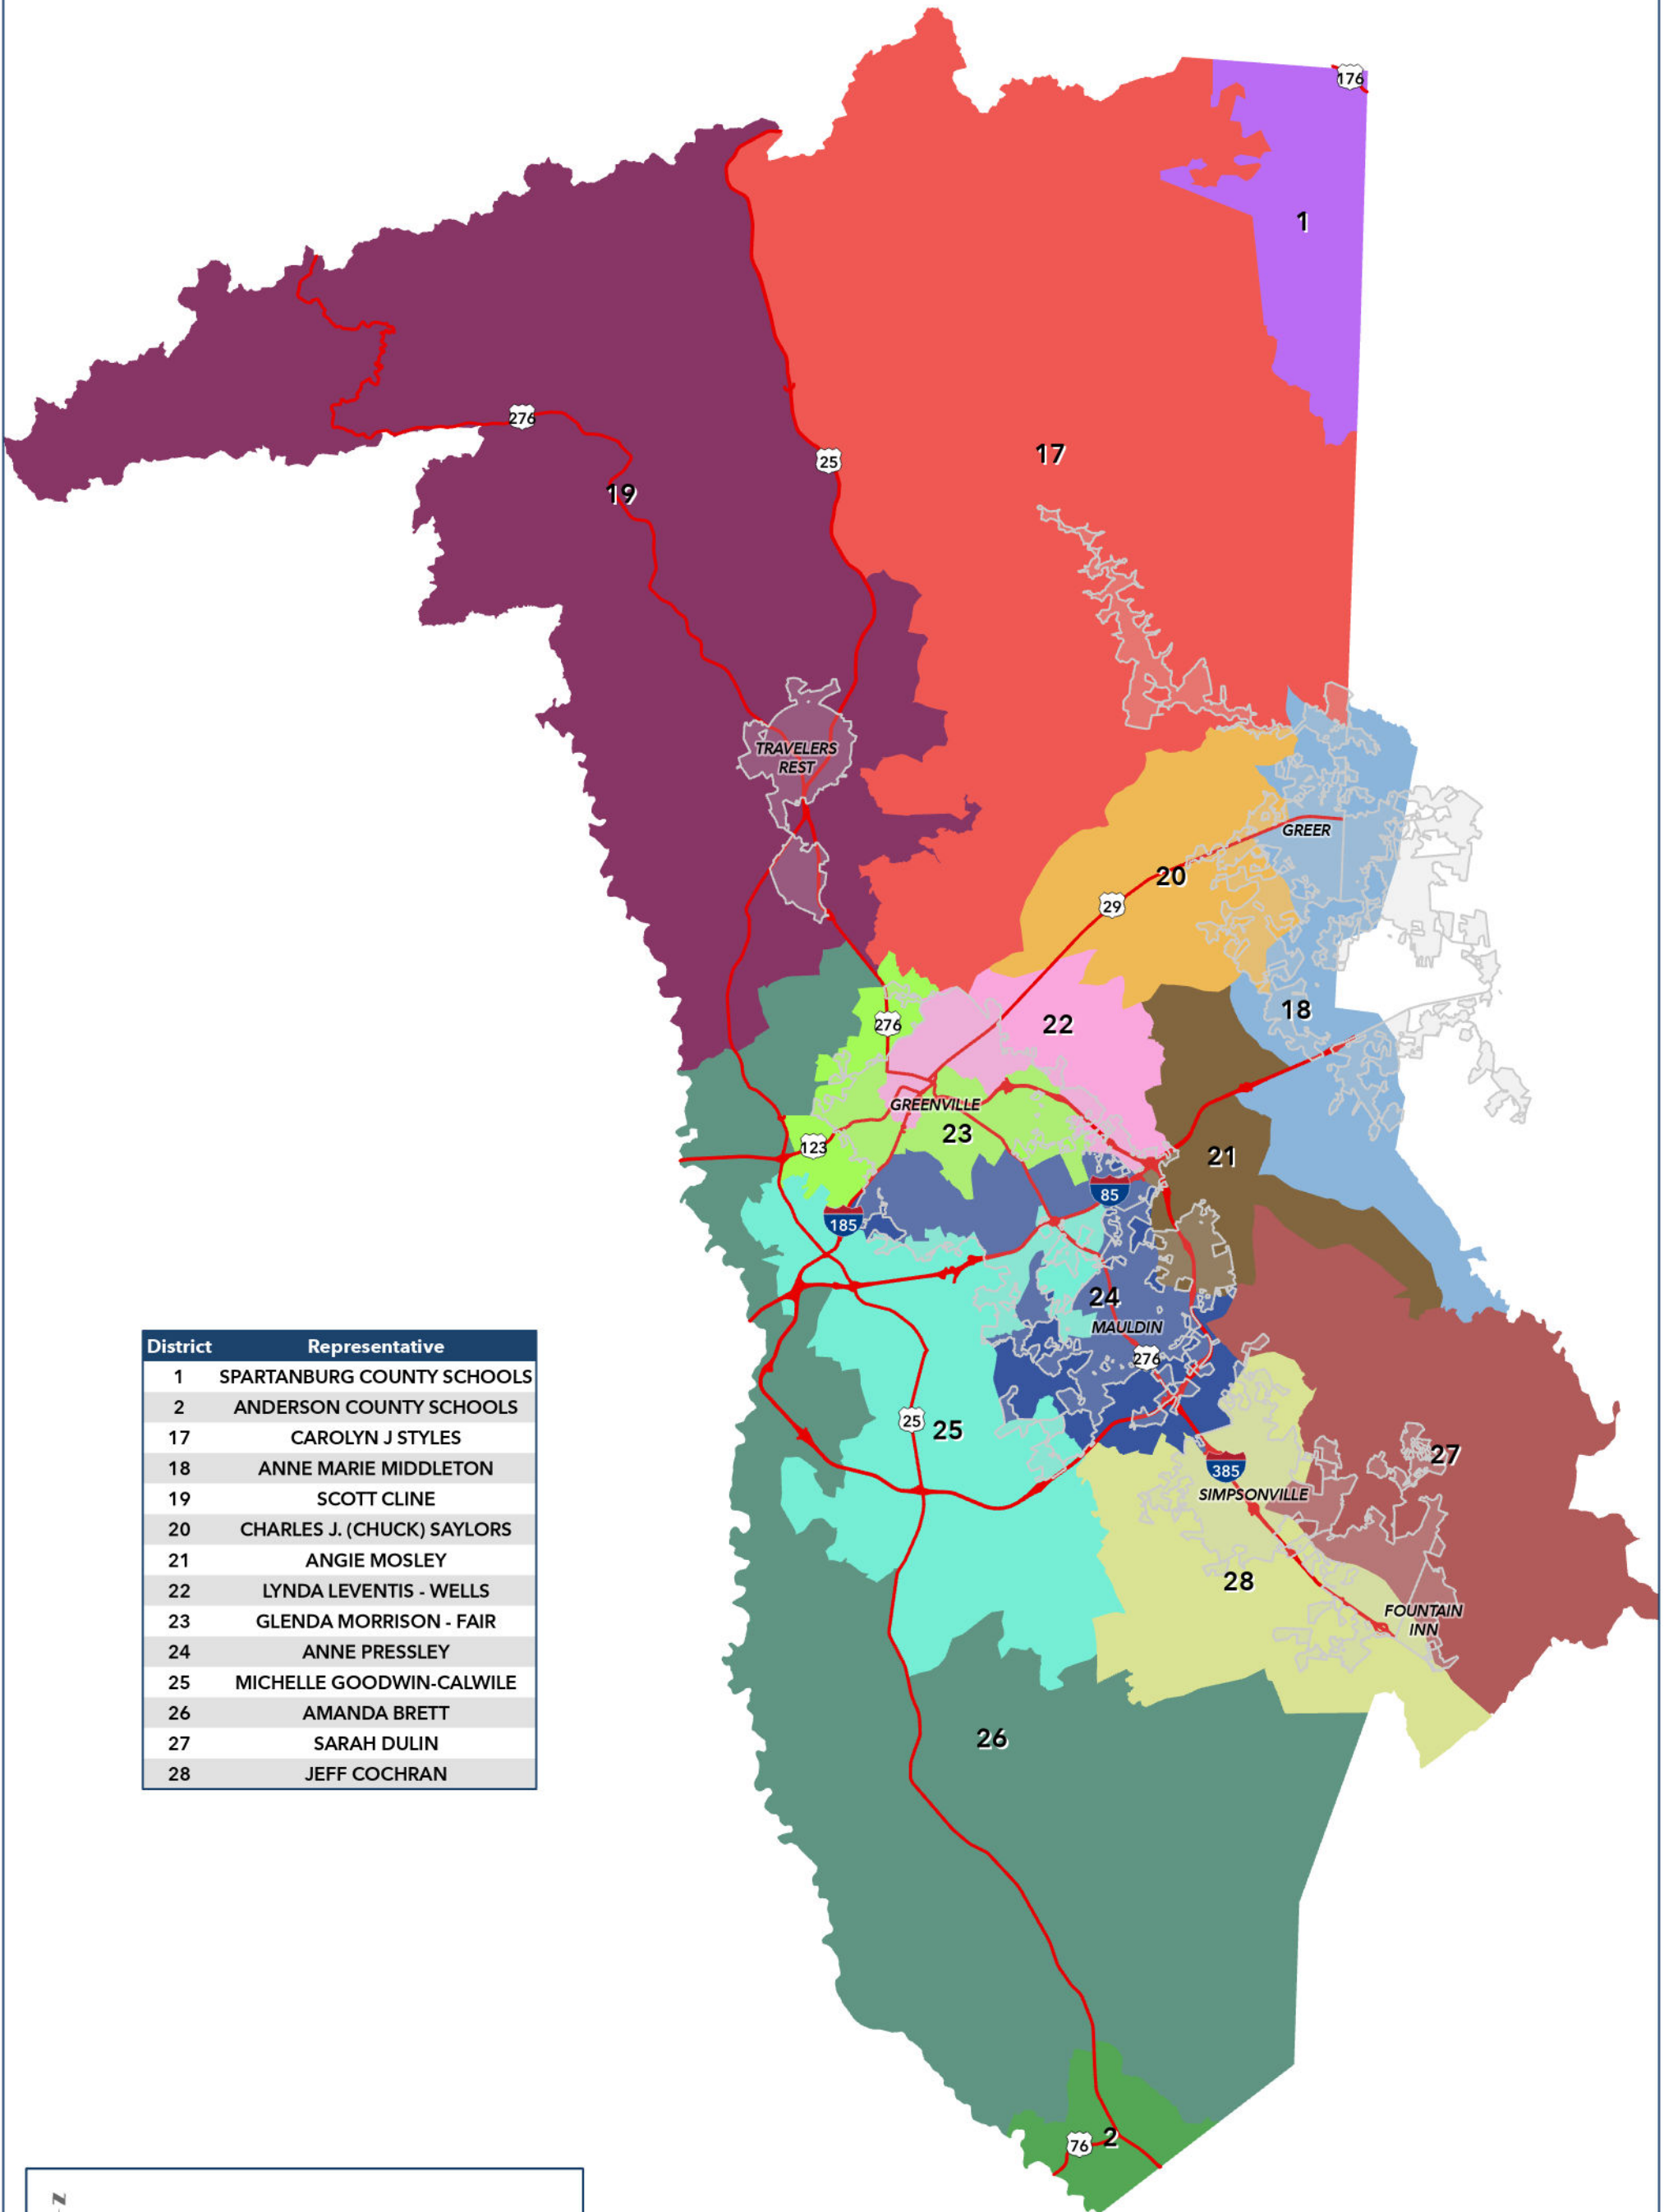

School Board Districts - Greenville County, South Carolina

District	Representative
1	SPARTANBURG COUNTY SCHOOLS
2	ANDERSON COUNTY SCHOOLS
17	CAROLYN J STYLES
18	ANNE MARIE MIDDLETON
19	SCOTT CLINE
20	CHARLES J. (CHUCK) SAYLORS
21	ANGIE MOSLEY
22	LYNDA LEVENTIS - WELLS
23	GLENDA MORRISON - FAIR
24	ANNE PRESSLEY
25	MICHELLE GOODWIN-CALWILE
26	AMANDA BRETT
27	SARAH DULIN
28	JEFF COCHRAN

 0 0.75 1.5 3 4.5 6 Miles

This map is not a land survey and is for general reference purposes only. Greenville County expressly disclaims responsibility for damages or liability that may arise from the use of this map.