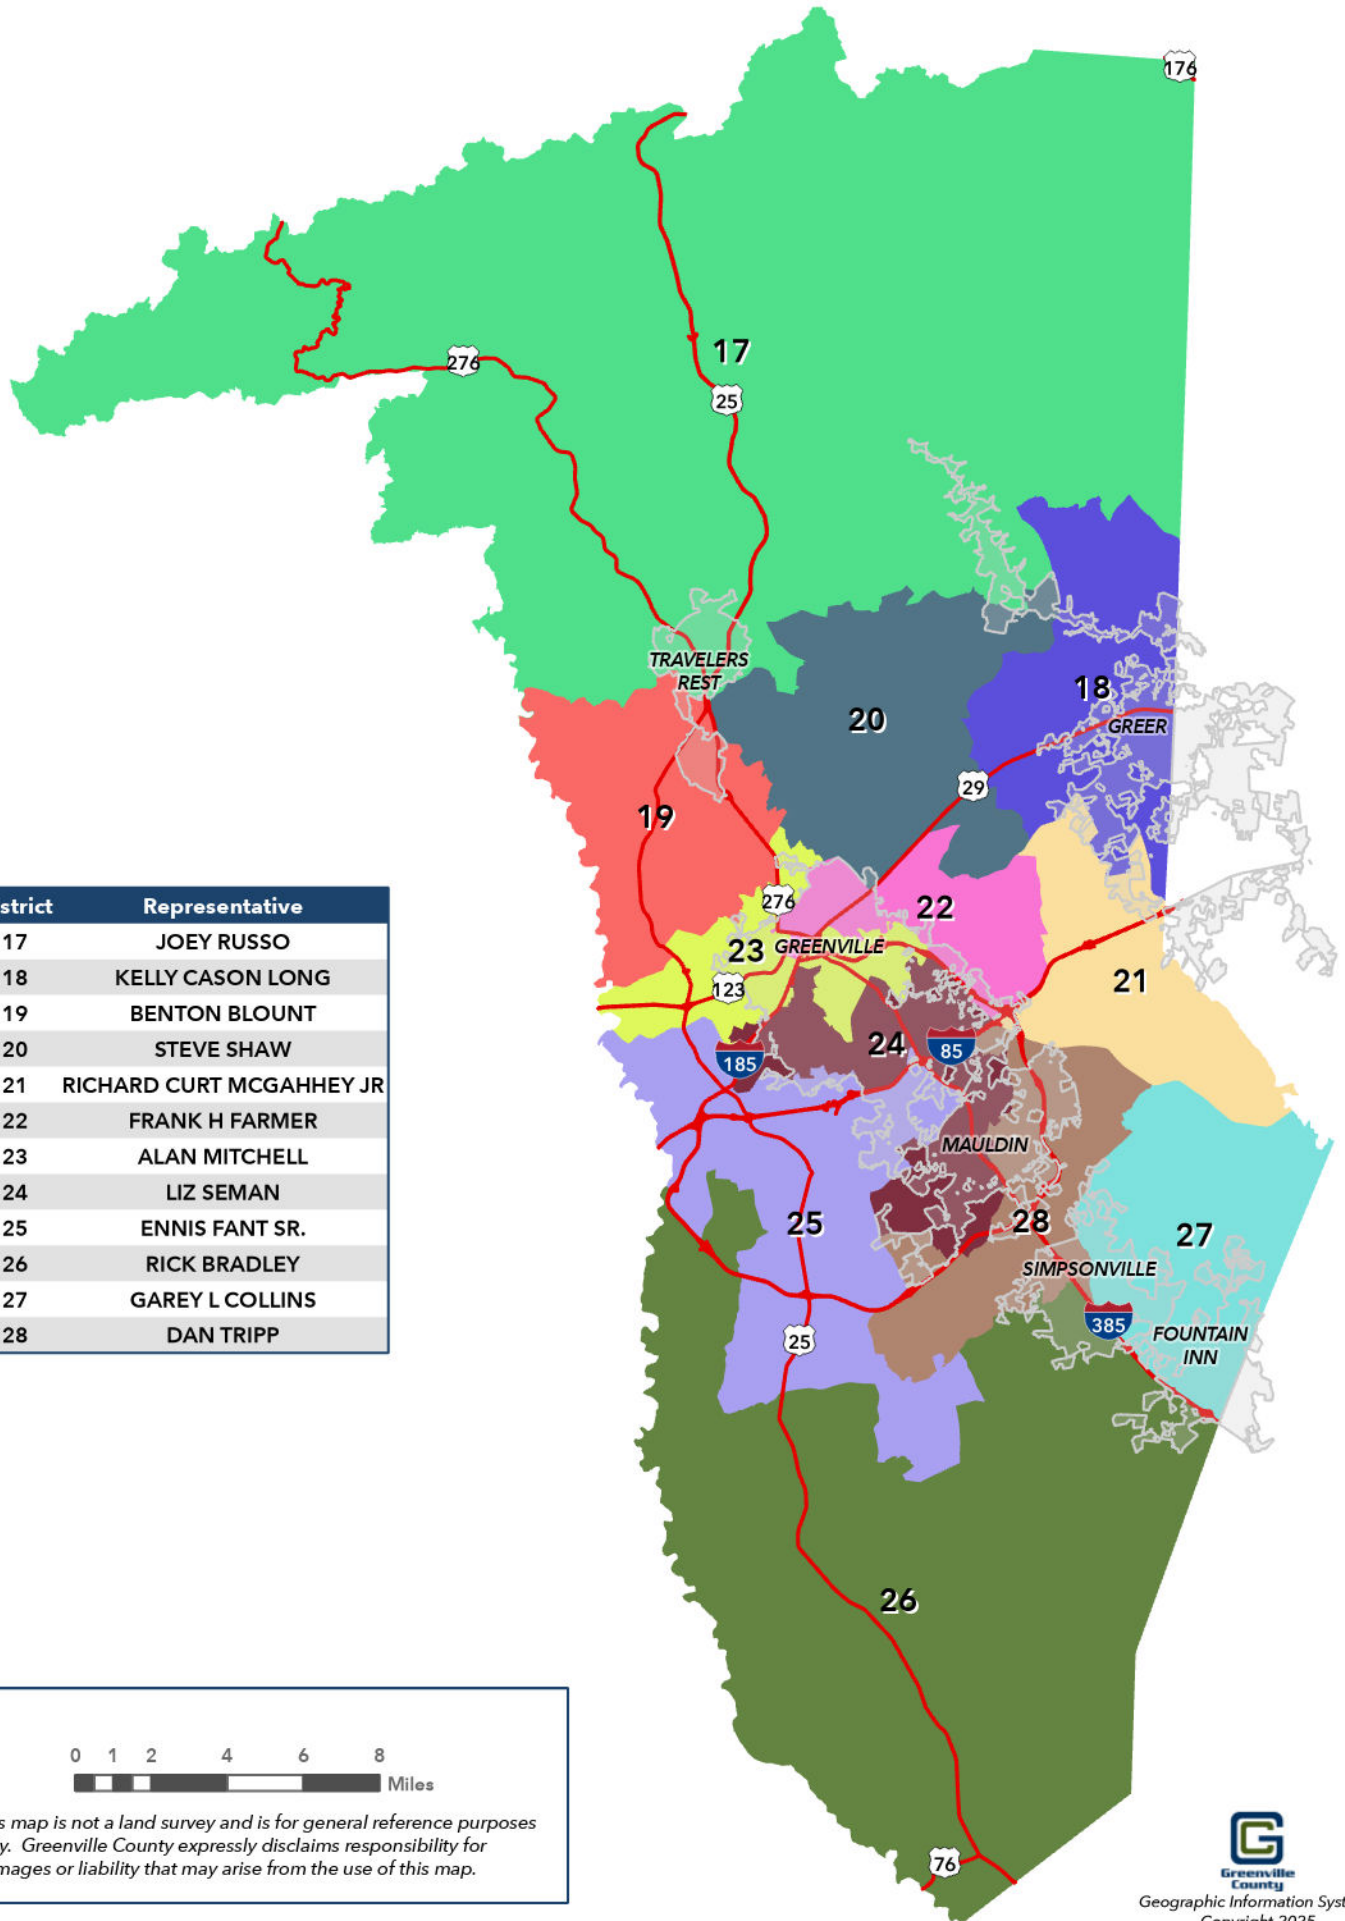

County Council Districts - Greenville County, South Carolina

District	Representative
17	JOEY RUSSO
18	KELLY CASON LONG
19	BENTON BLOUNT
20	STEVE SHAW
21	RICHARD CURT MCGAHHEY JR
22	FRANK H FARMER
23	ALAN MITCHELL
24	LIZ SEMAN
25	ENNIS FANT SR.
26	RICK BRADLEY
27	GAREY L COLLINS
28	DAN TRIPP

This map is not a land survey and is for general reference purposes only. Greenville County expressly disclaims responsibility for damages or liability that may arise from the use of this map.