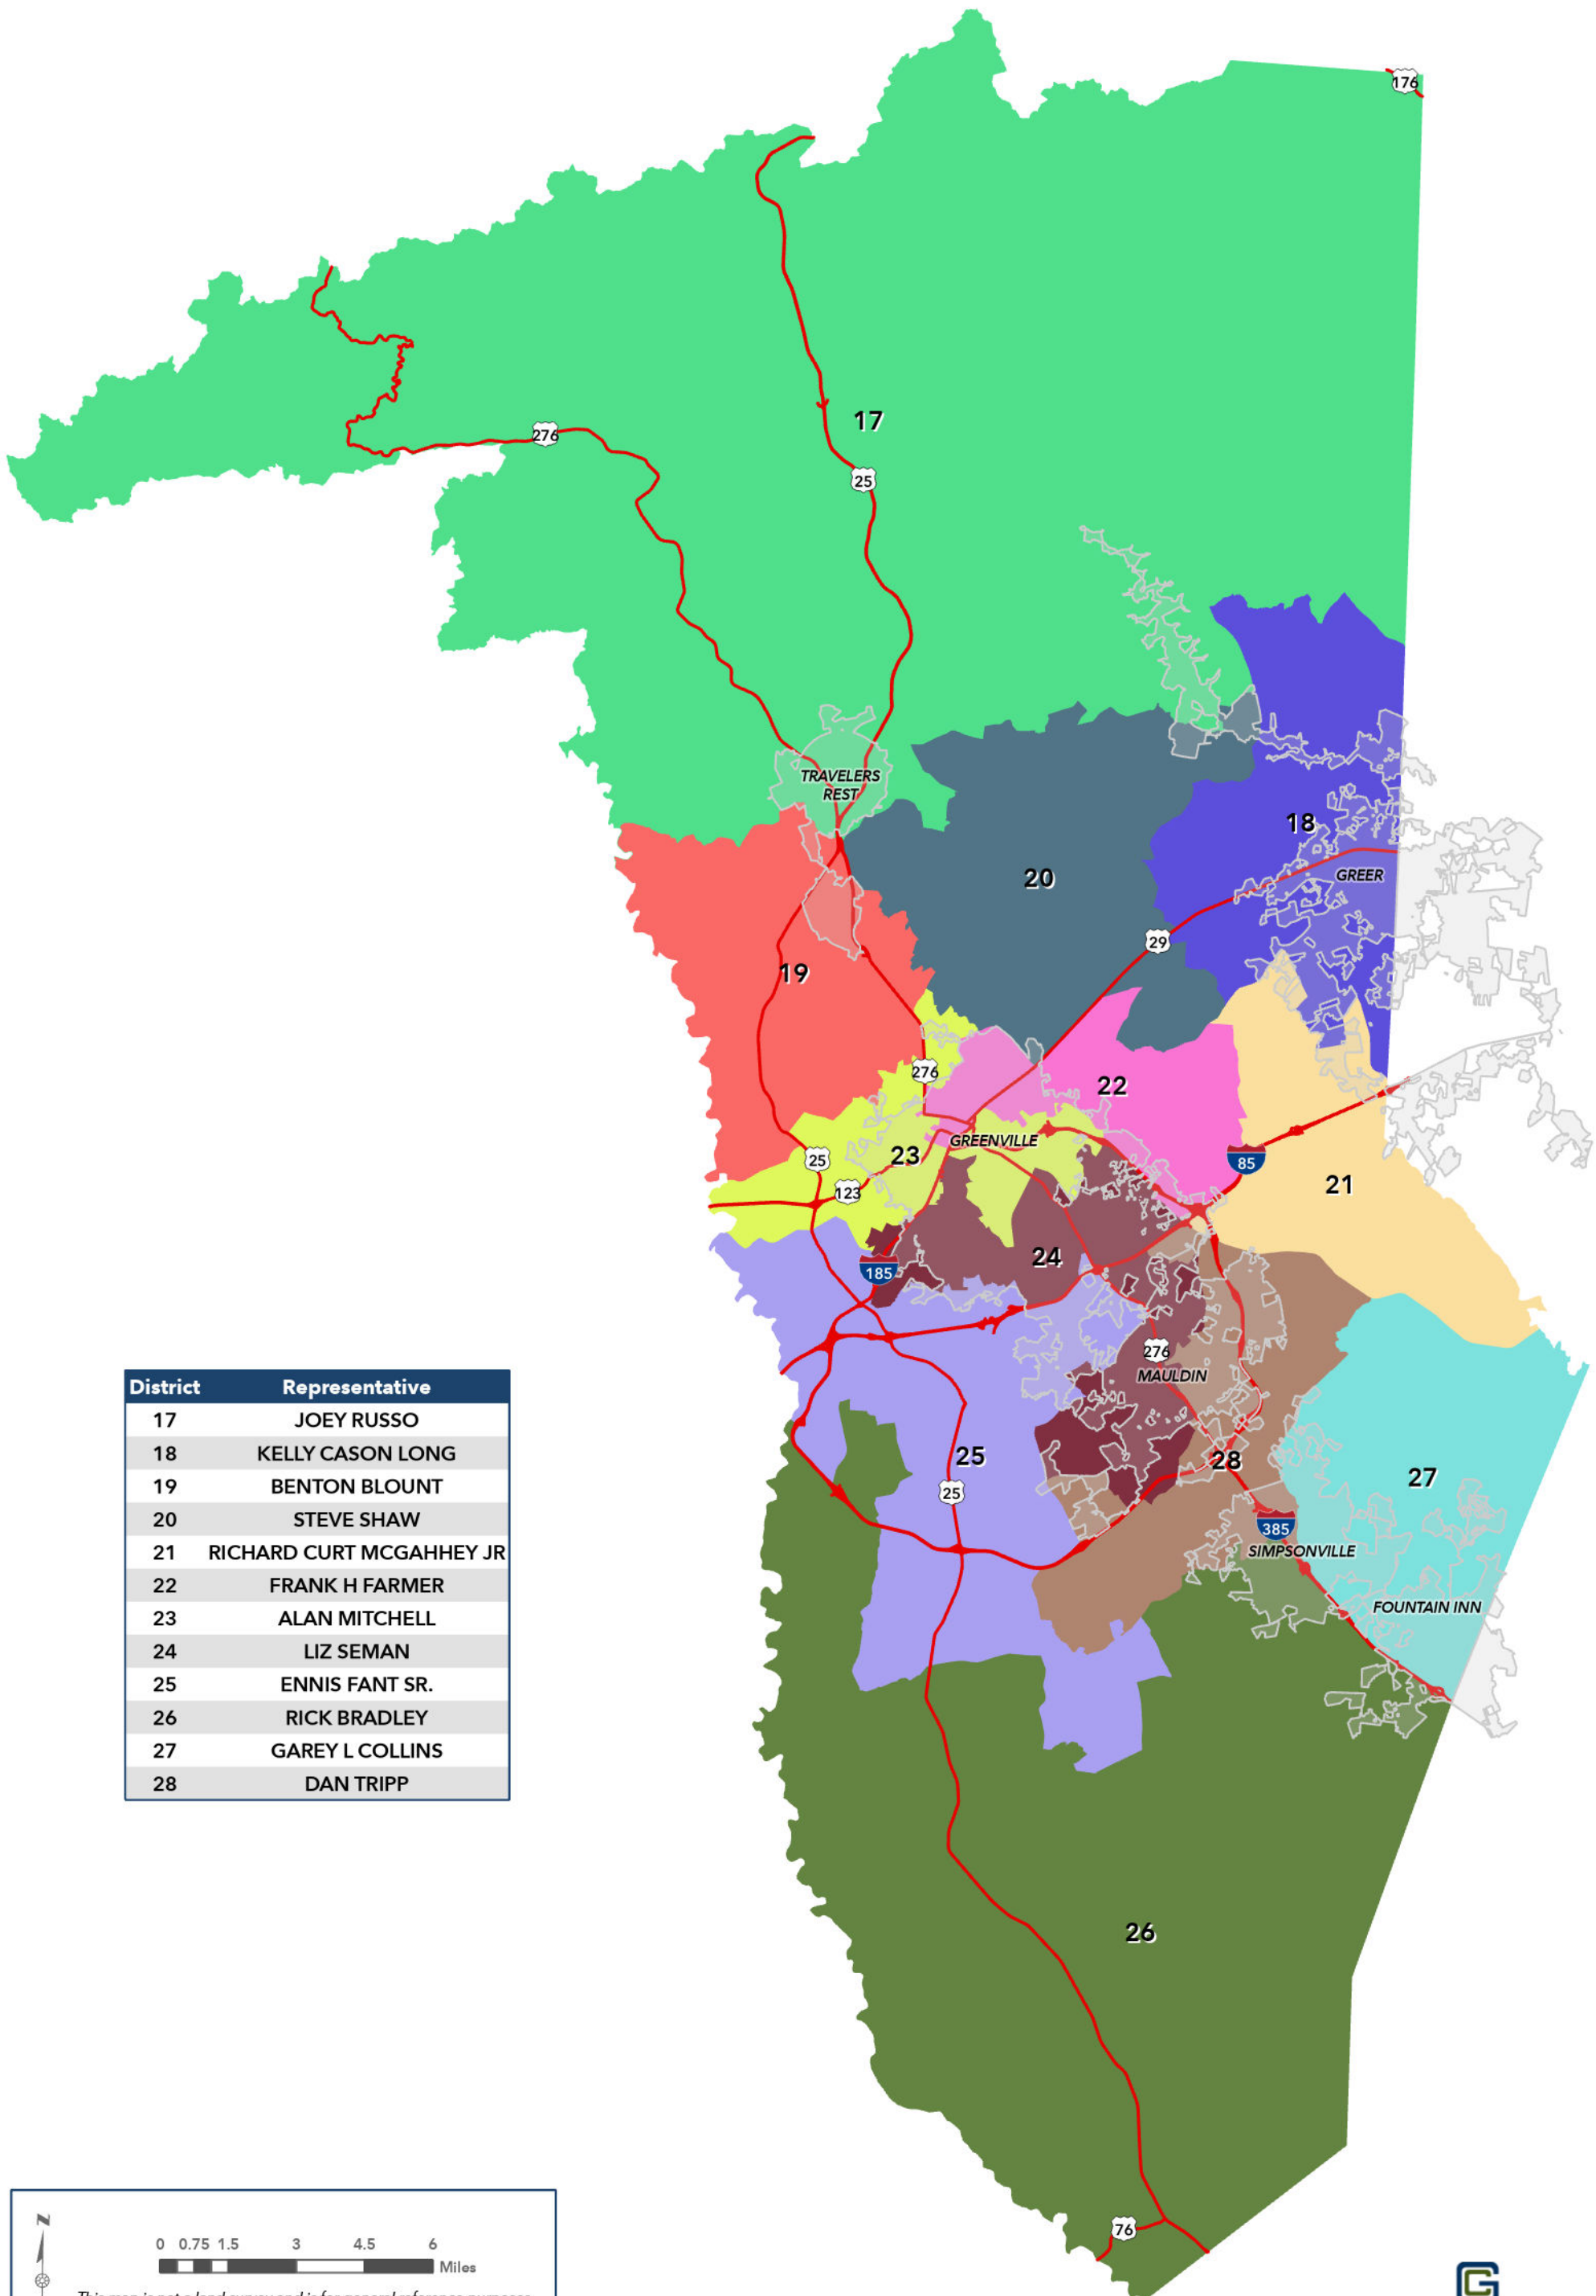

County Council Districts - Greenville County, South Carolina

District	Representative
17	JOEY RUSSO
18	KELLY CASON LONG
19	BENTON BLOUNT
20	STEVE SHAW
21	RICHARD CURT MCGAHHEY JR
22	FRANK H FARMER
23	ALAN MITCHELL
24	LIZ SEMAN
25	ENNIS FANT SR.
26	RICK BRADLEY
27	GAREY L COLLINS
28	DAN TRIPP

 0 0.75 1.5 3 4.5 6 Miles

This map is not a land survey and is for general reference purposes only. Greenville County expressly disclaims responsibility for damages or liability that may arise from the use of this map.