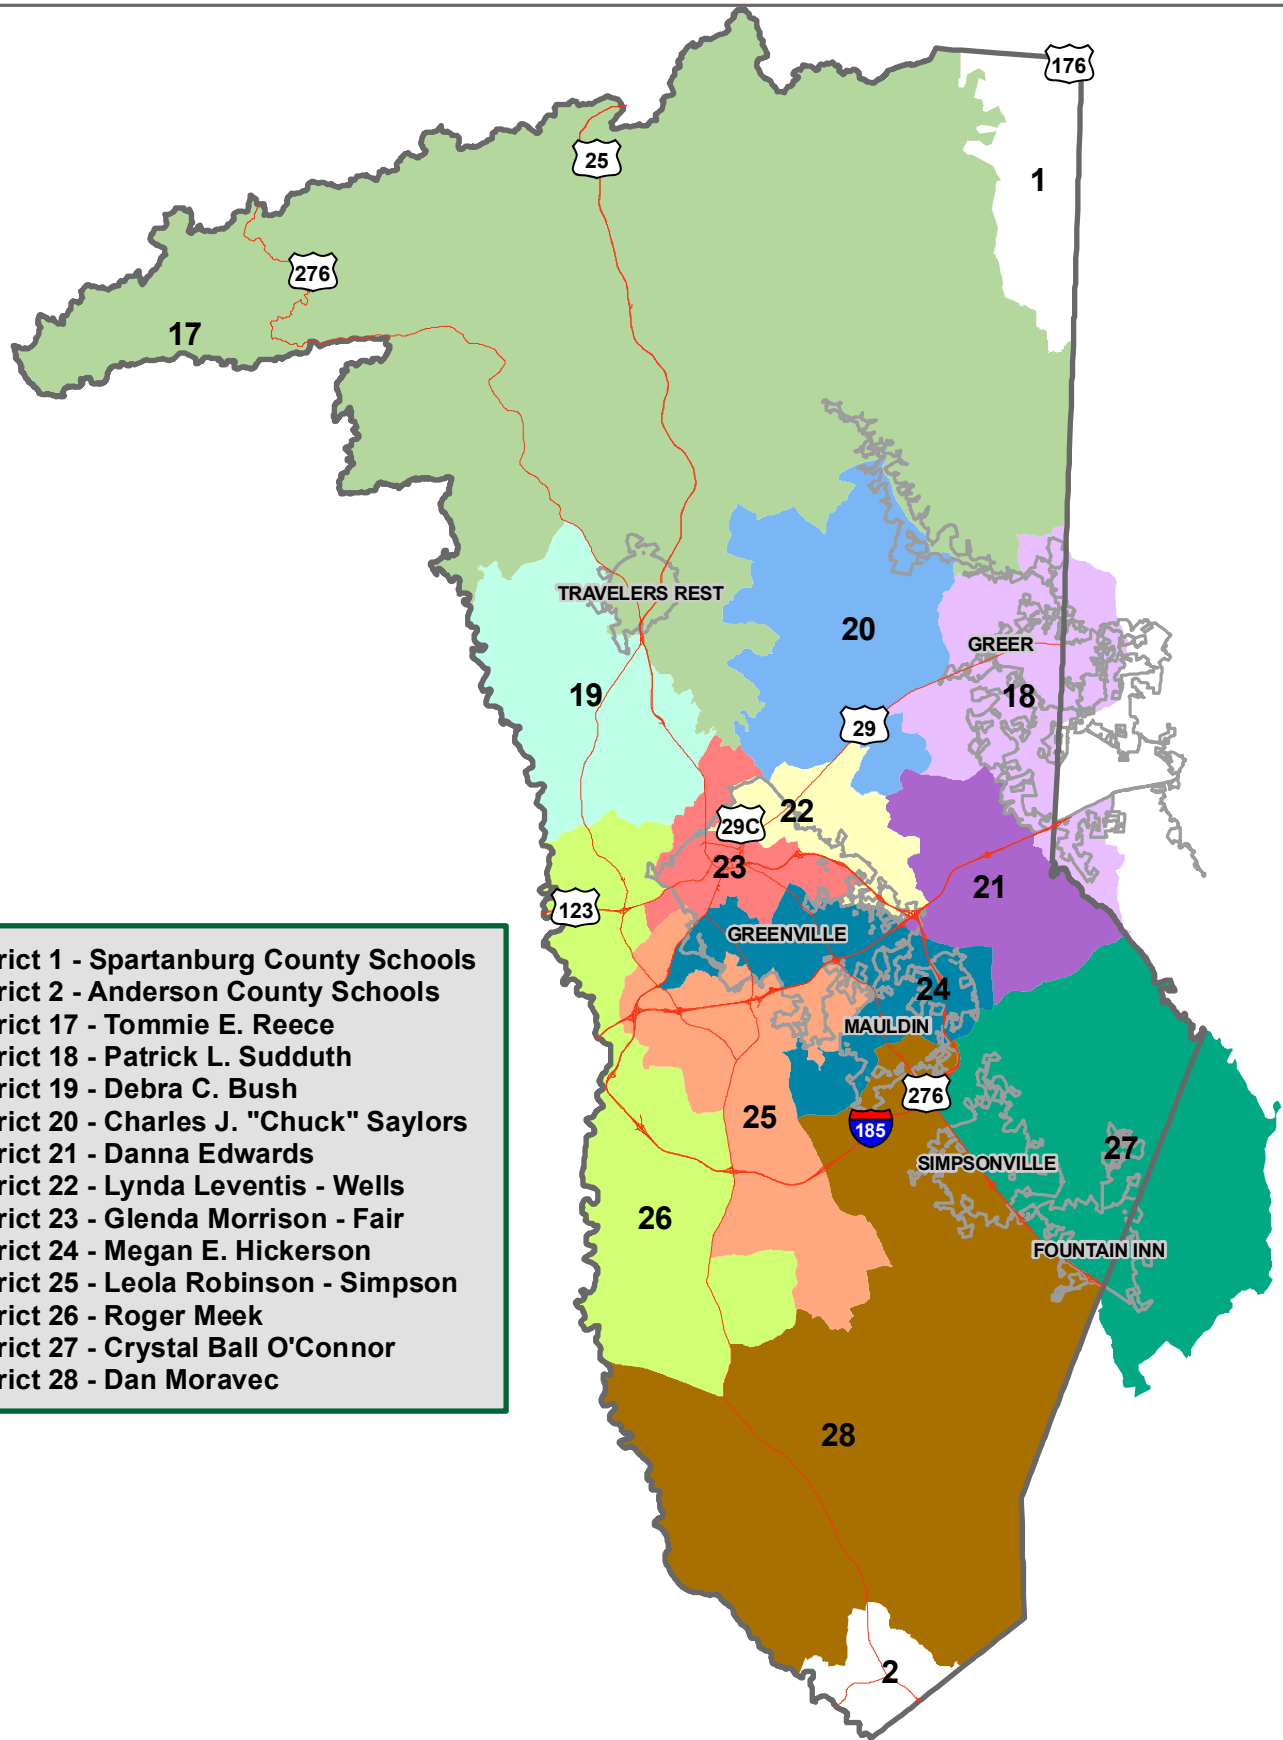

School Board Districts - Greenville County, South Carolina

- District 1 - Spartanburg County Schools
- District 2 - Anderson County Schools
- District 17 - Tommie E. Reece
- District 18 - Patrick L. Sudduth
- District 19 - Debra C. Bush
- District 20 - Charles J. "Chuck" Saylor
- District 21 - Danna Edwards
- District 22 - Lynda Leventis - Wells
- District 23 - Glenda Morrison - Fair
- District 24 - Megan E. Hickerson
- District 25 - Leola Robinson - Simpson
- District 26 - Roger Meek
- District 27 - Crystal Ball O'Connor
- District 28 - Dan Moravec

October 5, 2009

This map is not a land survey and is for general reference purposes only. Greenville County expressly disclaims responsibility for damages or liability that may arise from the use of this map.