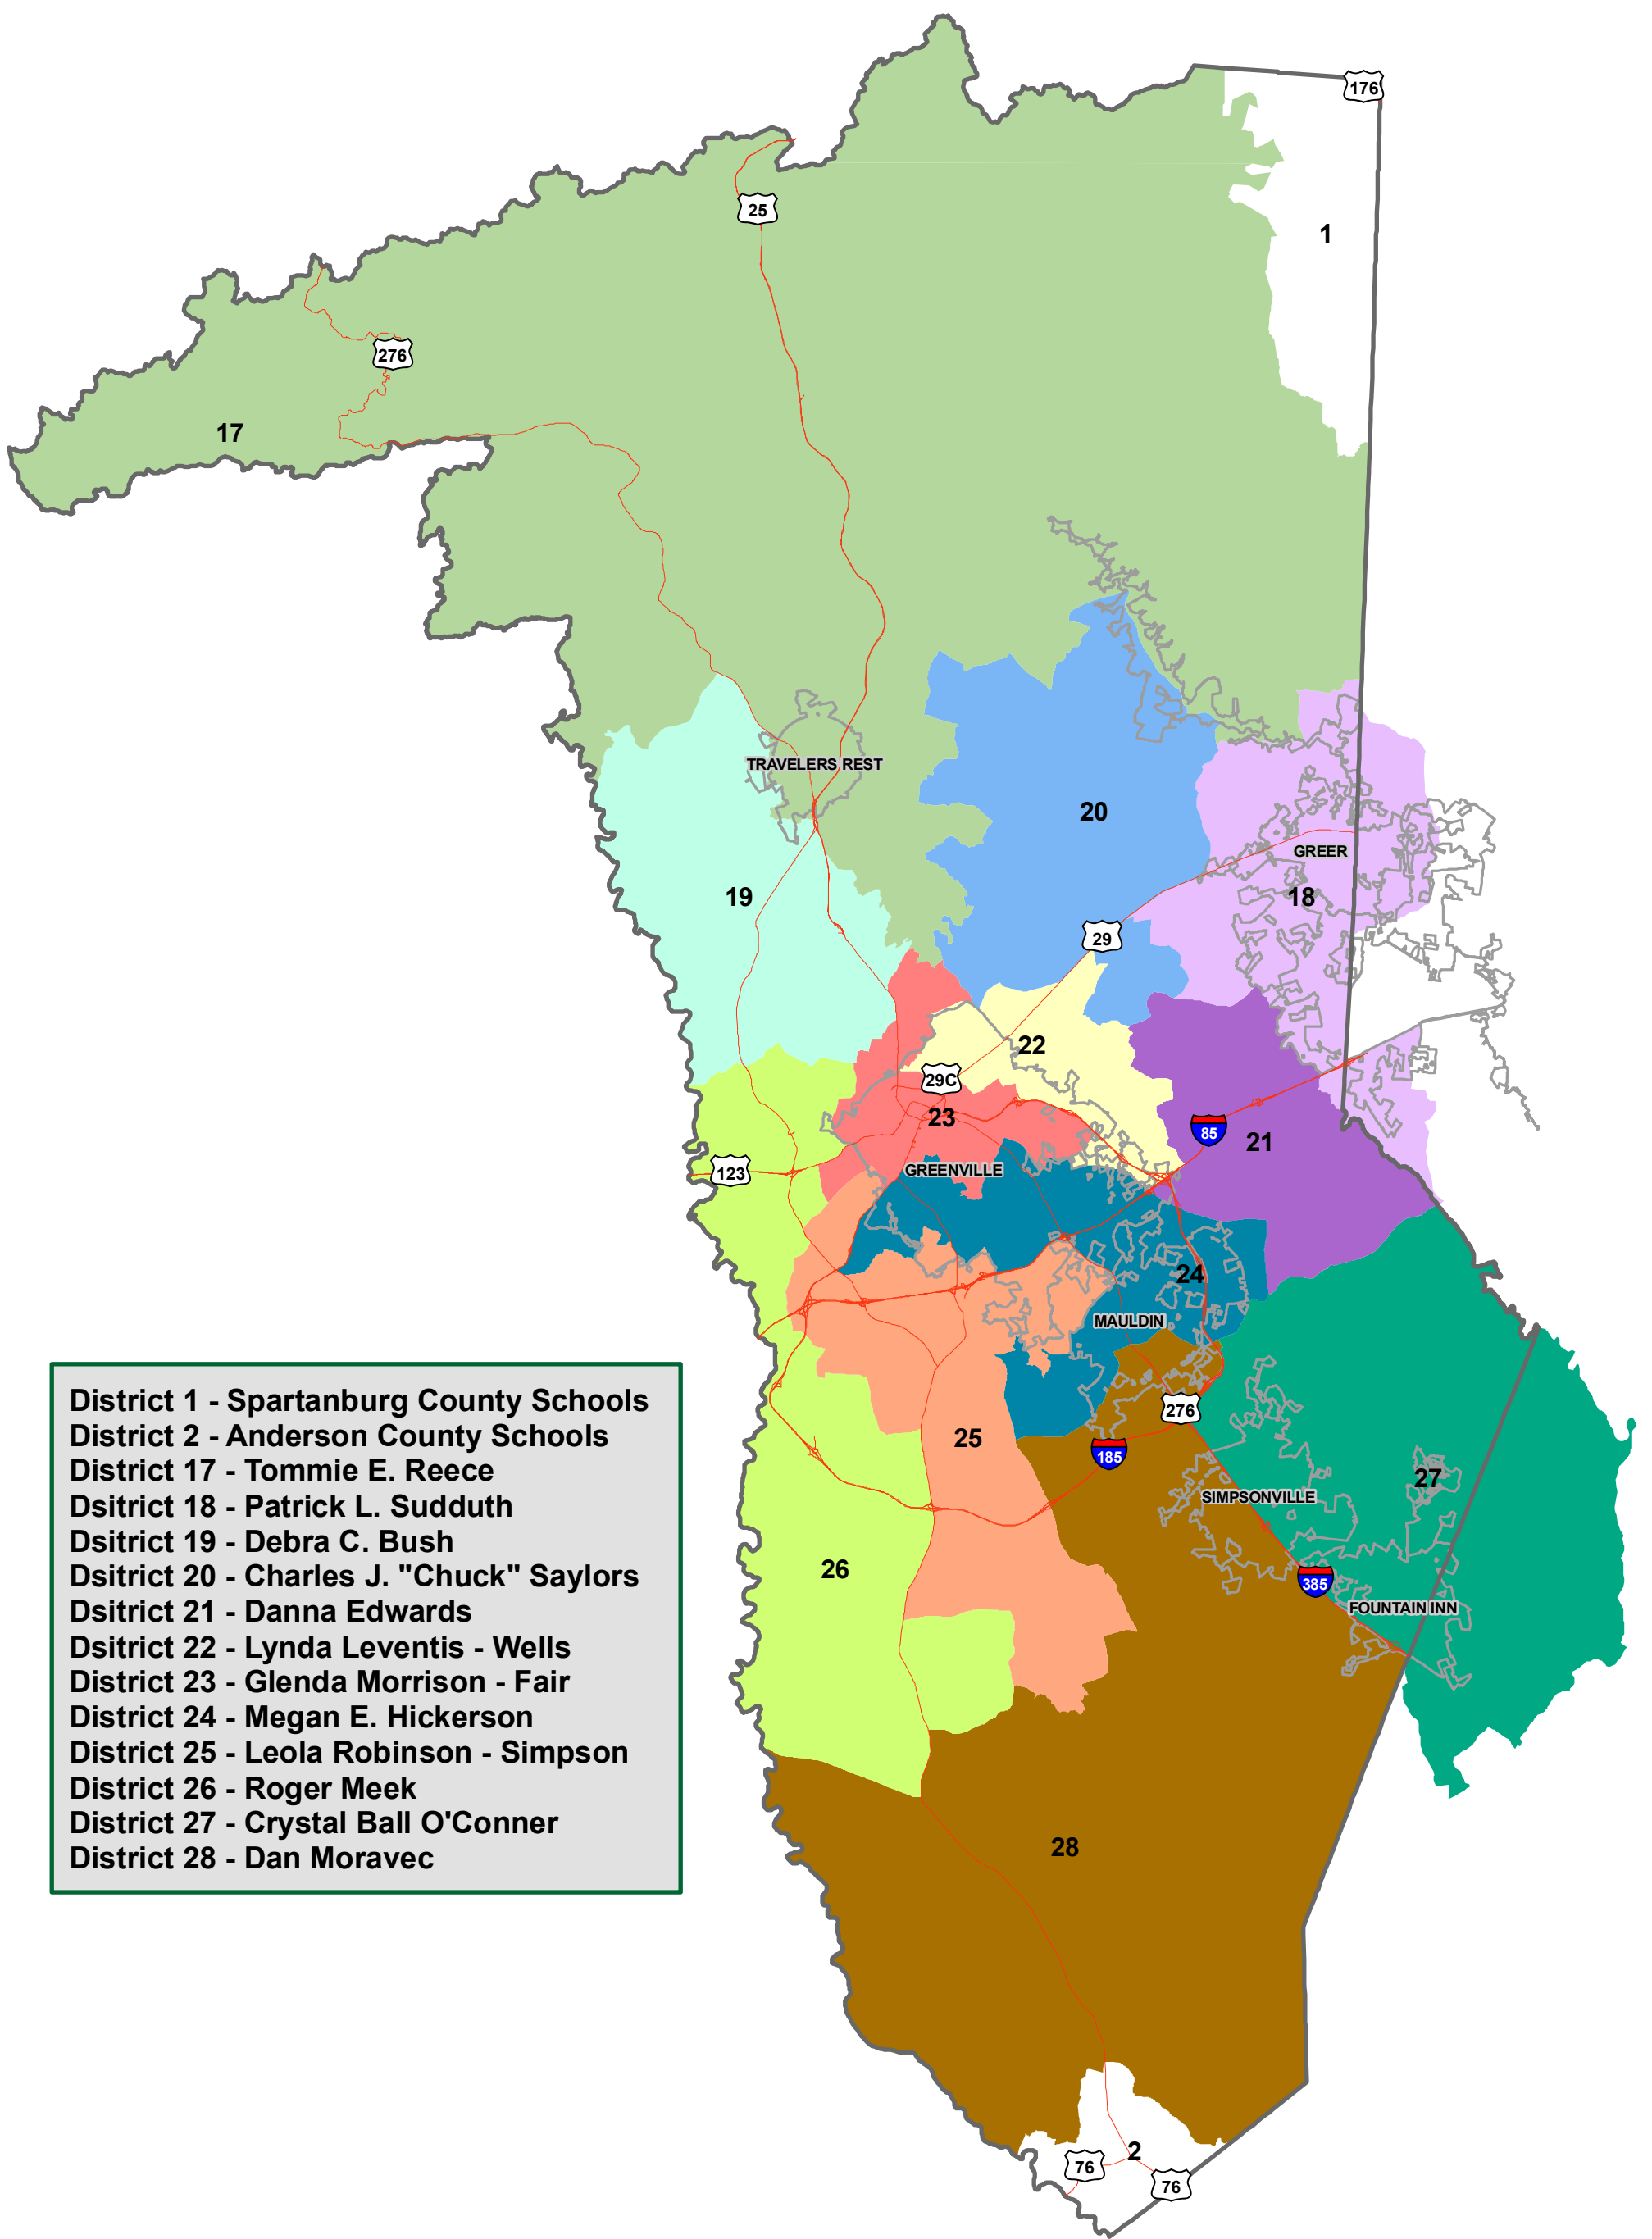

School Board Districts - Greenville County, South Carolina

- District 1 - Spartanburg County Schools
- District 2 - Anderson County Schools
- District 17 - Tommie E. Reece
- District 18 - Patrick L. Sudduth
- District 19 - Debra C. Bush
- District 20 - Charles J. "Chuck" Saylors
- District 21 - Danna Edwards
- District 22 - Lynda Leventis - Wells
- District 23 - Glenda Morrison - Fair
- District 24 - Megan E. Hickerson
- District 25 - Leola Robinson - Simpson
- District 26 - Roger Meek
- District 27 - Crystal Ball O'Conner
- District 28 - Dan Moravec

October 5, 2009

This map is not a land survey and is for general reference purposes only. Greenville County expressly disclaims responsibility for damages or liability that may arise from the use of this map.

Greenville County
Geographic Information Systems
Copyright 2007