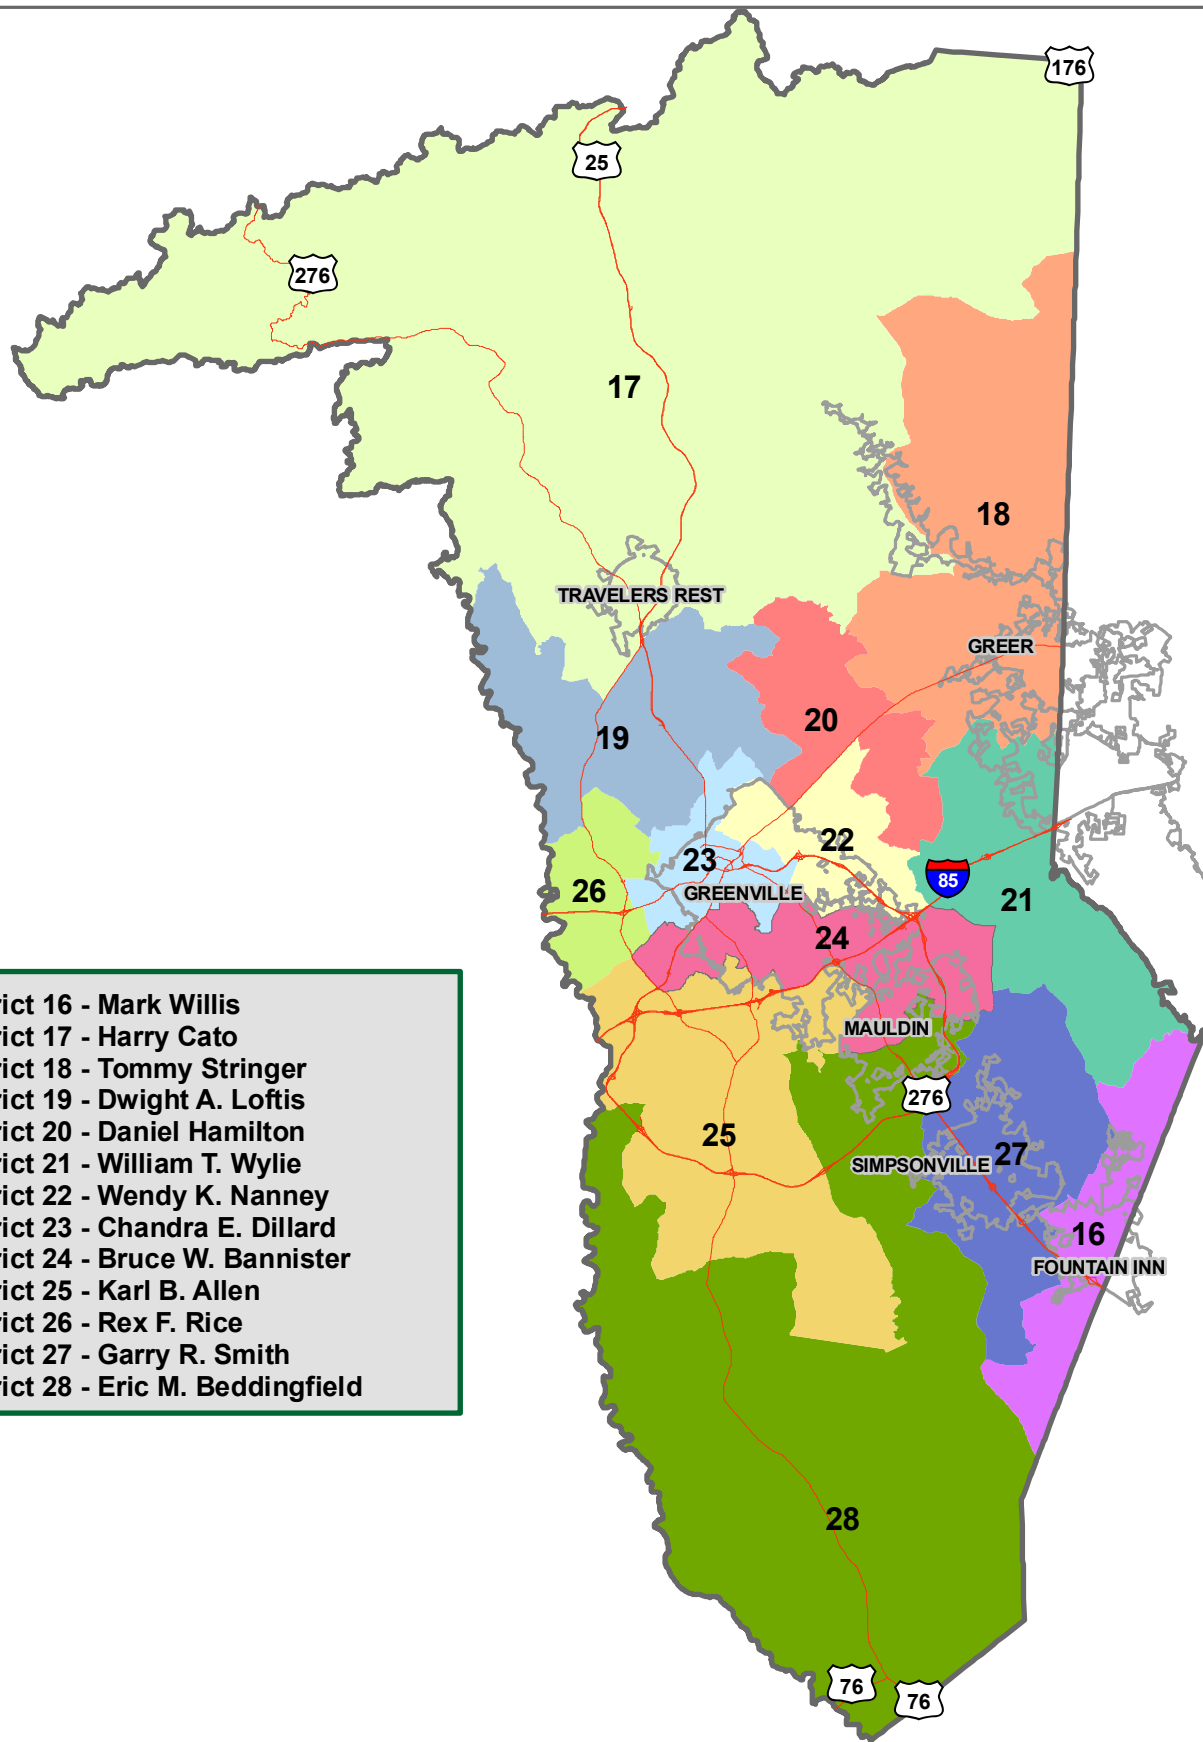

South Carolina House Districts - Greenville County, South Carolina

- District 16 - Mark Willis
- District 17 - Harry Cato
- District 18 - Tommy Stringer
- District 19 - Dwight A. Loftis
- District 20 - Daniel Hamilton
- District 21 - William T. Wylie
- District 22 - Wendy K. Nanney
- District 23 - Chandra E. Dillard
- District 24 - Bruce W. Bannister
- District 25 - Karl B. Allen
- District 26 - Rex F. Rice
- District 27 - Garry R. Smith
- District 28 - Eric M. Beddingfield

0 2 4 8 12 Miles

October 5, 2009

This map is not a land survey and is for general reference purposes only. Greenville County expressly disclaims responsibility for damages or liability that may arise from the use of this map.