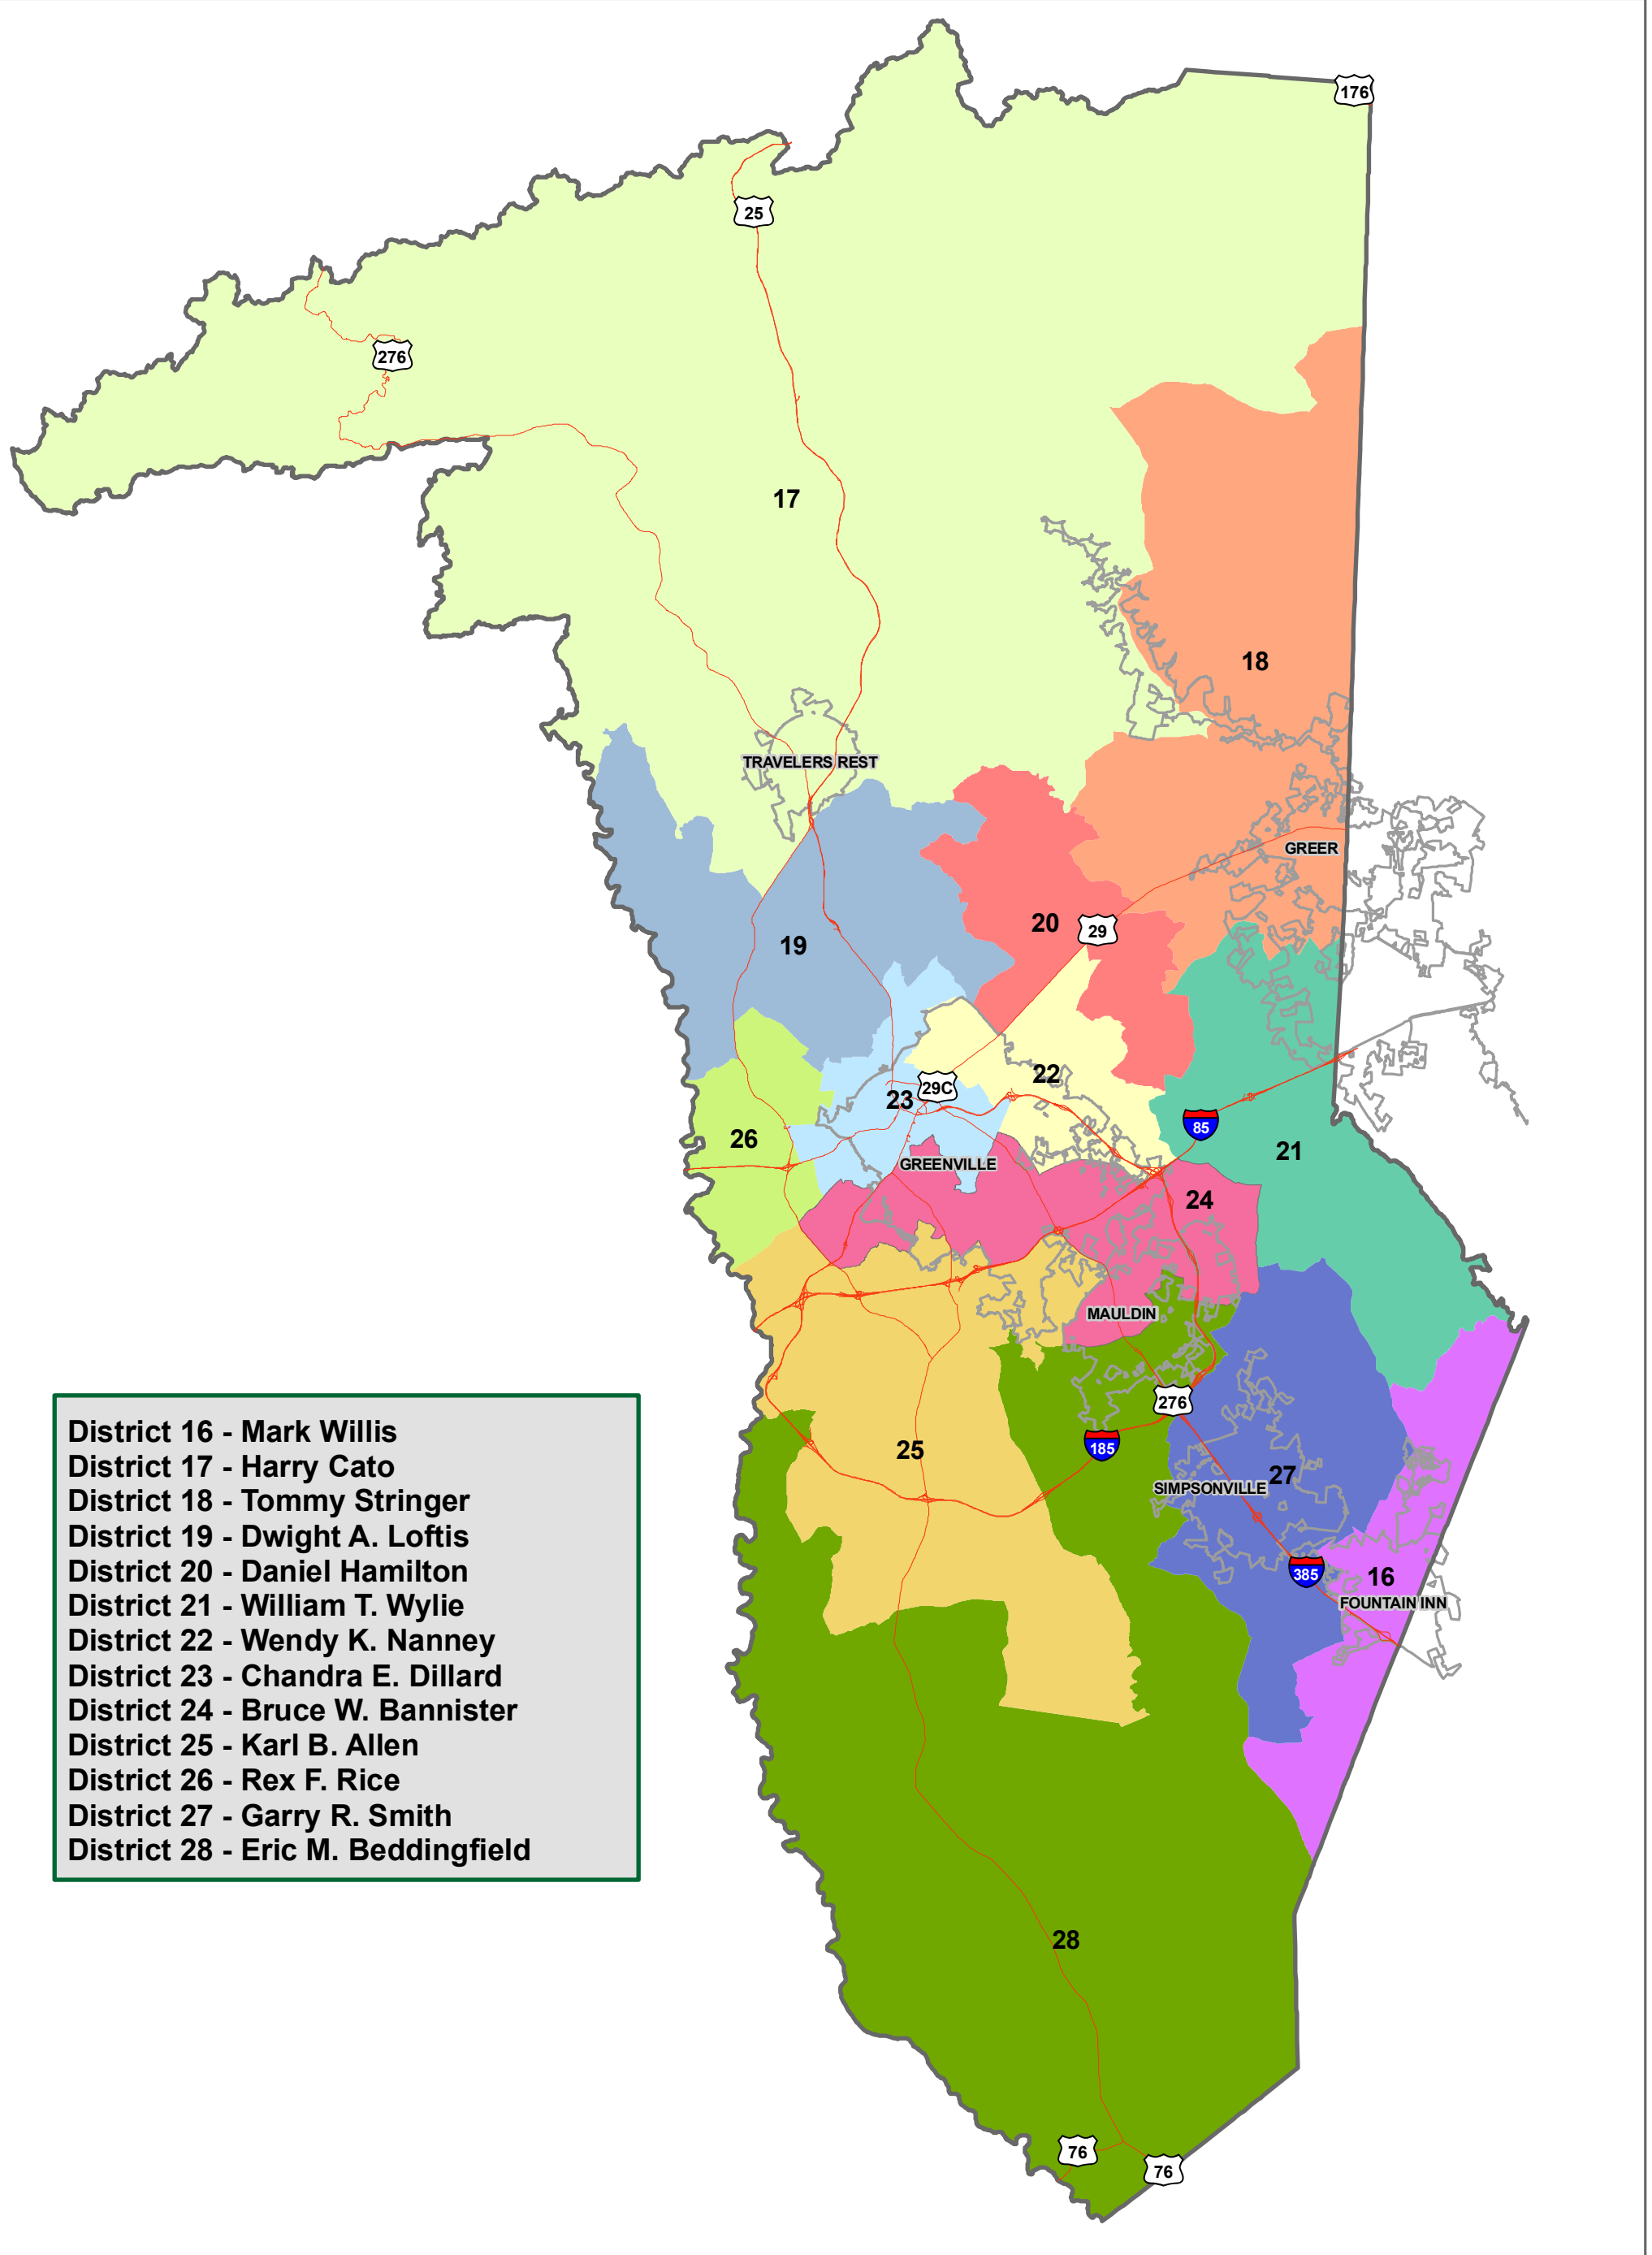

# South Carolina House Districts - Greenville County, South Carolina

0 1.5 3 6 9 Miles

October 5, 2009

*This map is not a land survey and is for general reference purposes only. Greenville County expressly disclaims responsibility for damages or liability that may arise from the use of this map.*

Greenville County  
Geographic Information Systems  
Copyright 2007