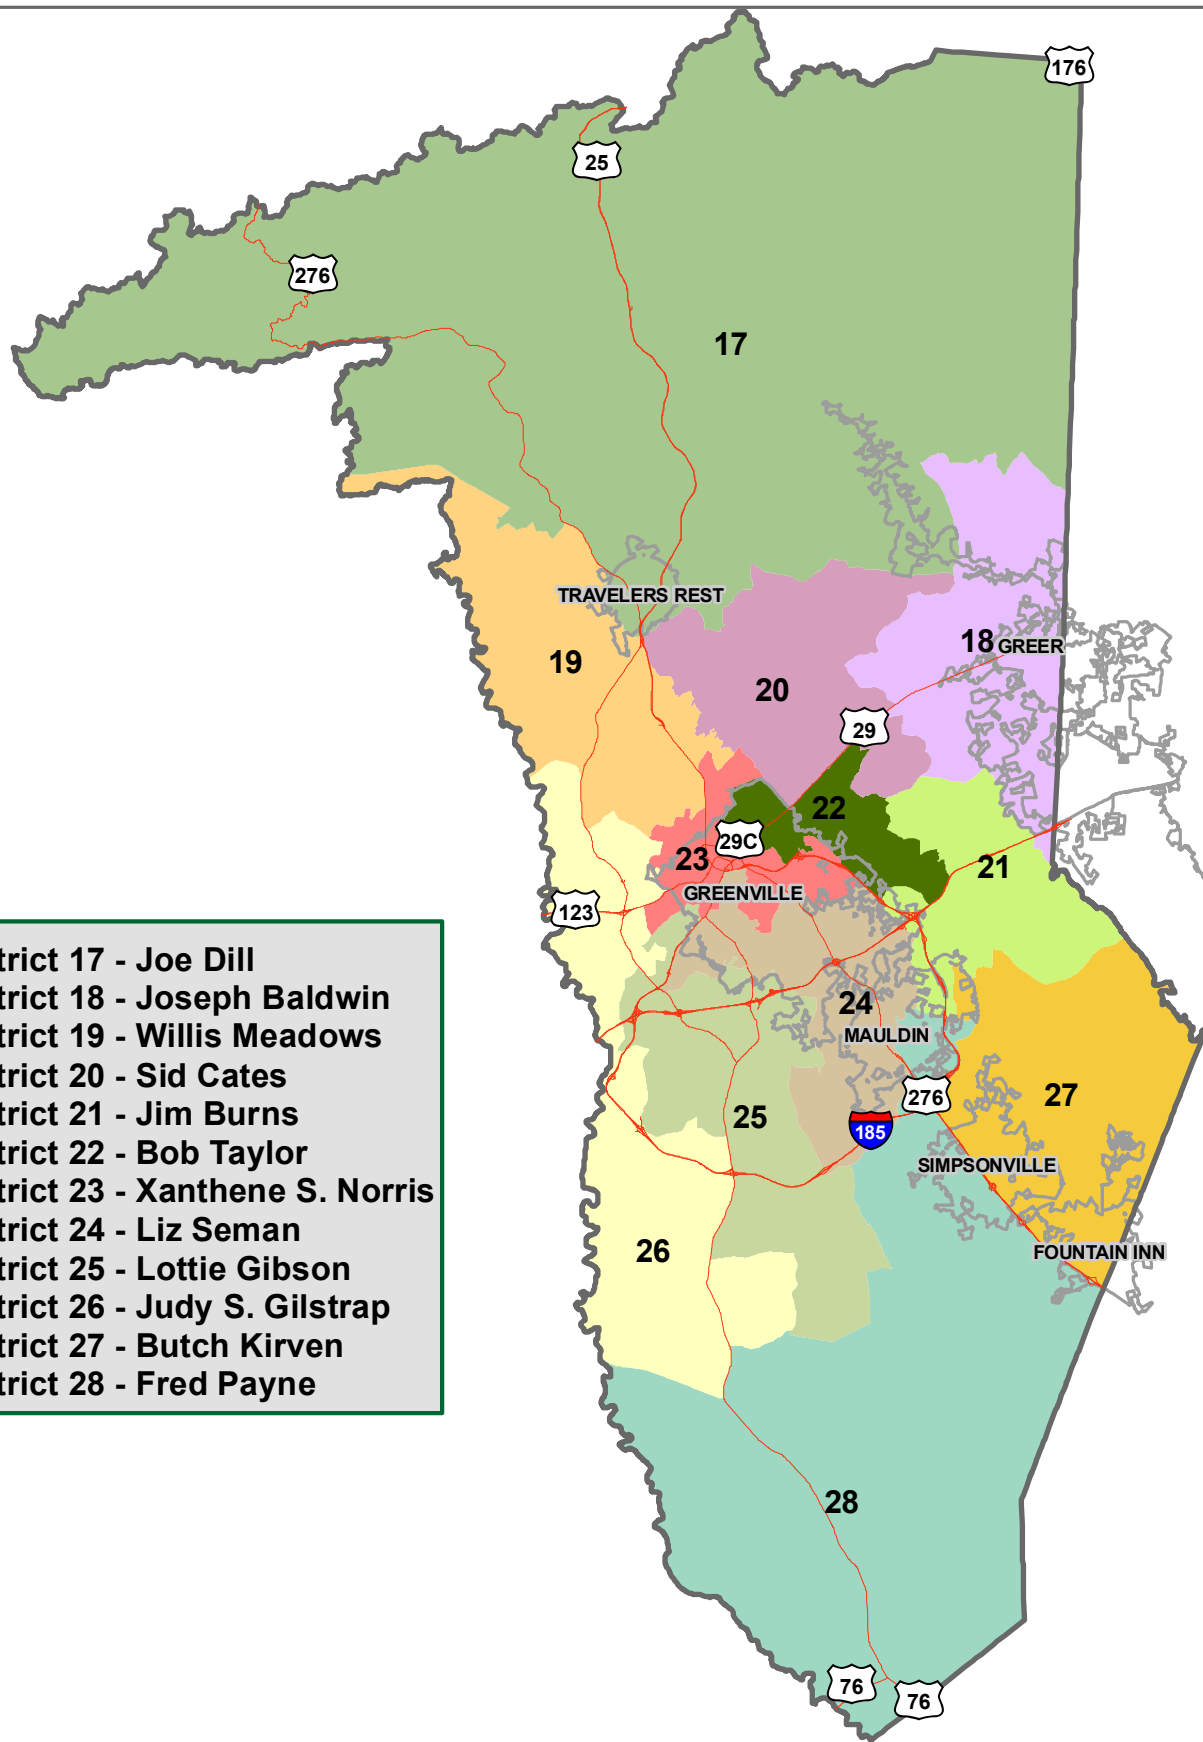

County Council Districts - Greenville County, South Carolina

- District 17 - Joe Dill
- District 18 - Joseph Baldwin
- District 19 - Willis Meadows
- District 20 - Sid Cates
- District 21 - Jim Burns
- District 22 - Bob Taylor
- District 23 - Xanthe S. Norris
- District 24 - Liz Seman
- District 25 - Lottie Gibson
- District 26 - Judy S. Gilstrap
- District 27 - Butch Kirven
- District 28 - Fred Payne

October 5, 2009

This map is not a land survey and is for general reference purposes only. Greenville County expressly disclaims responsibility for damages or liability that may arise from the use of this map.